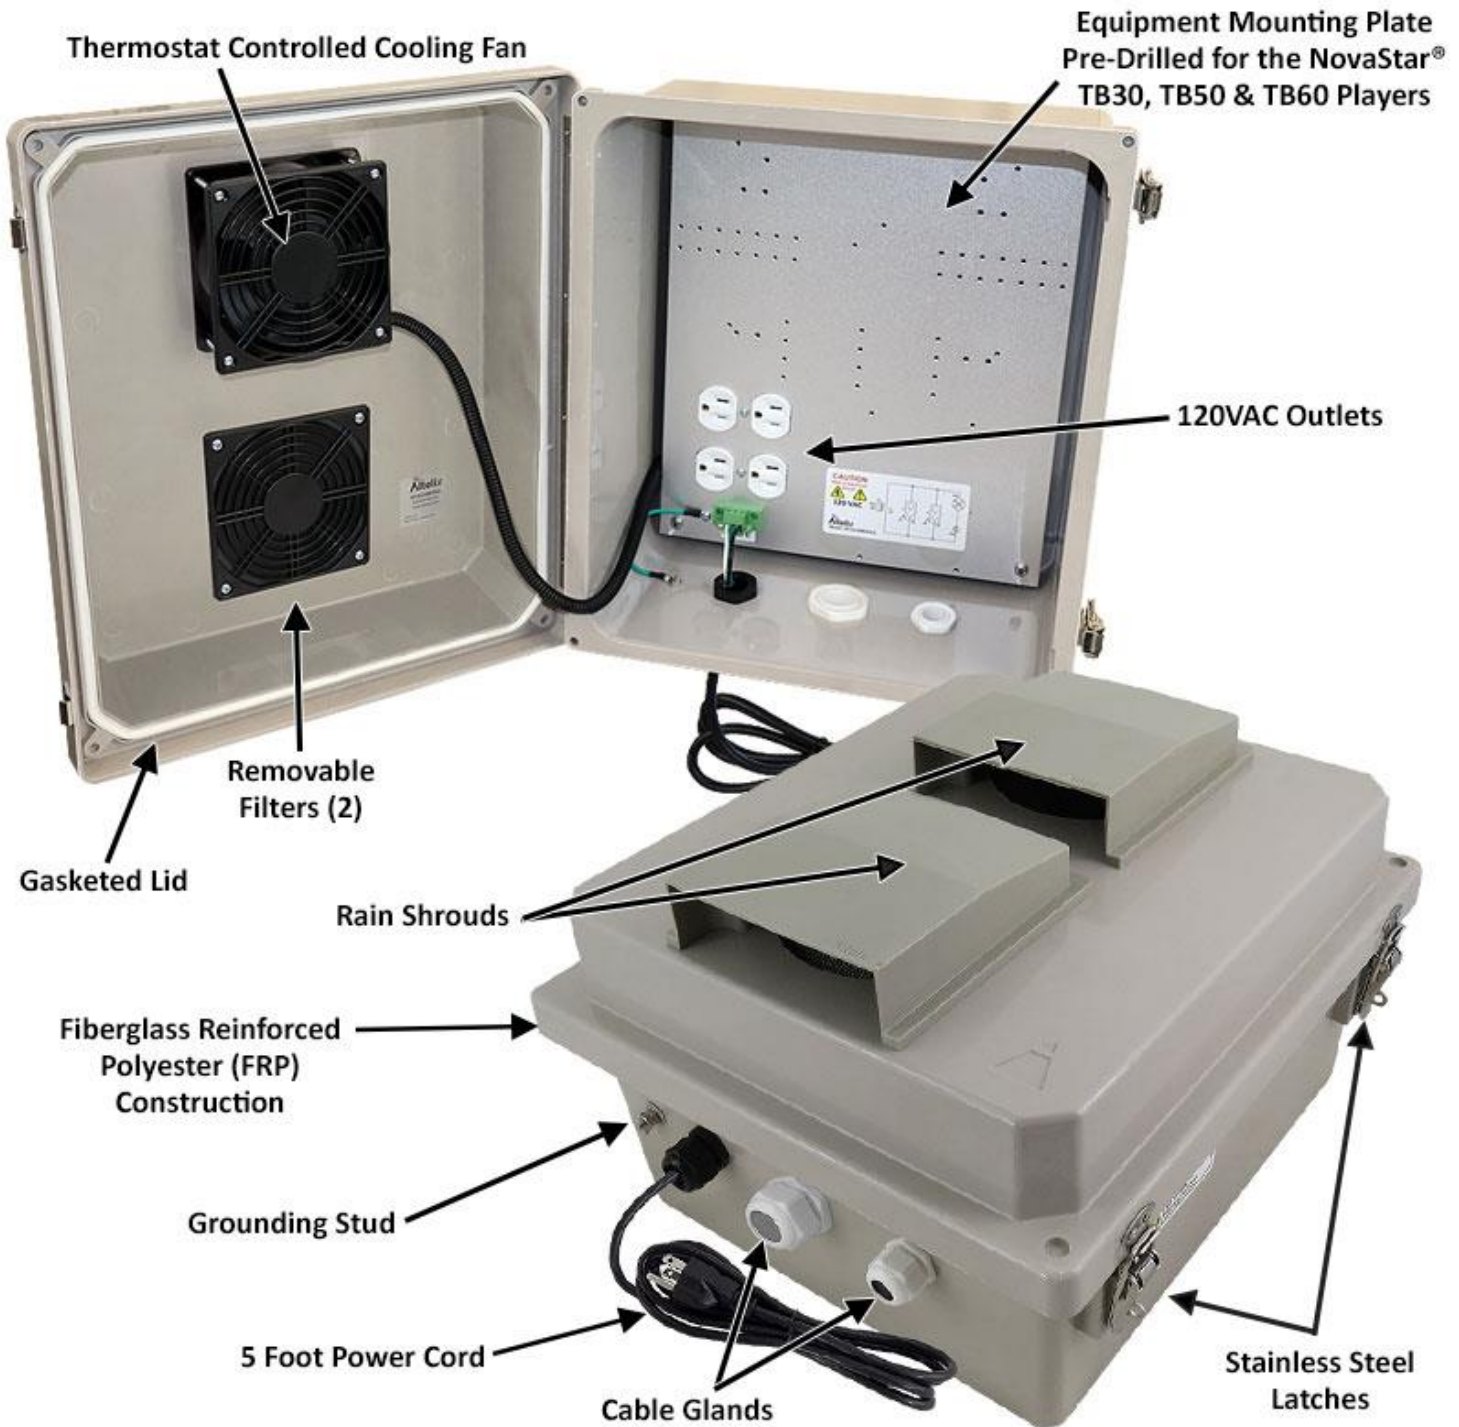

Product Photos