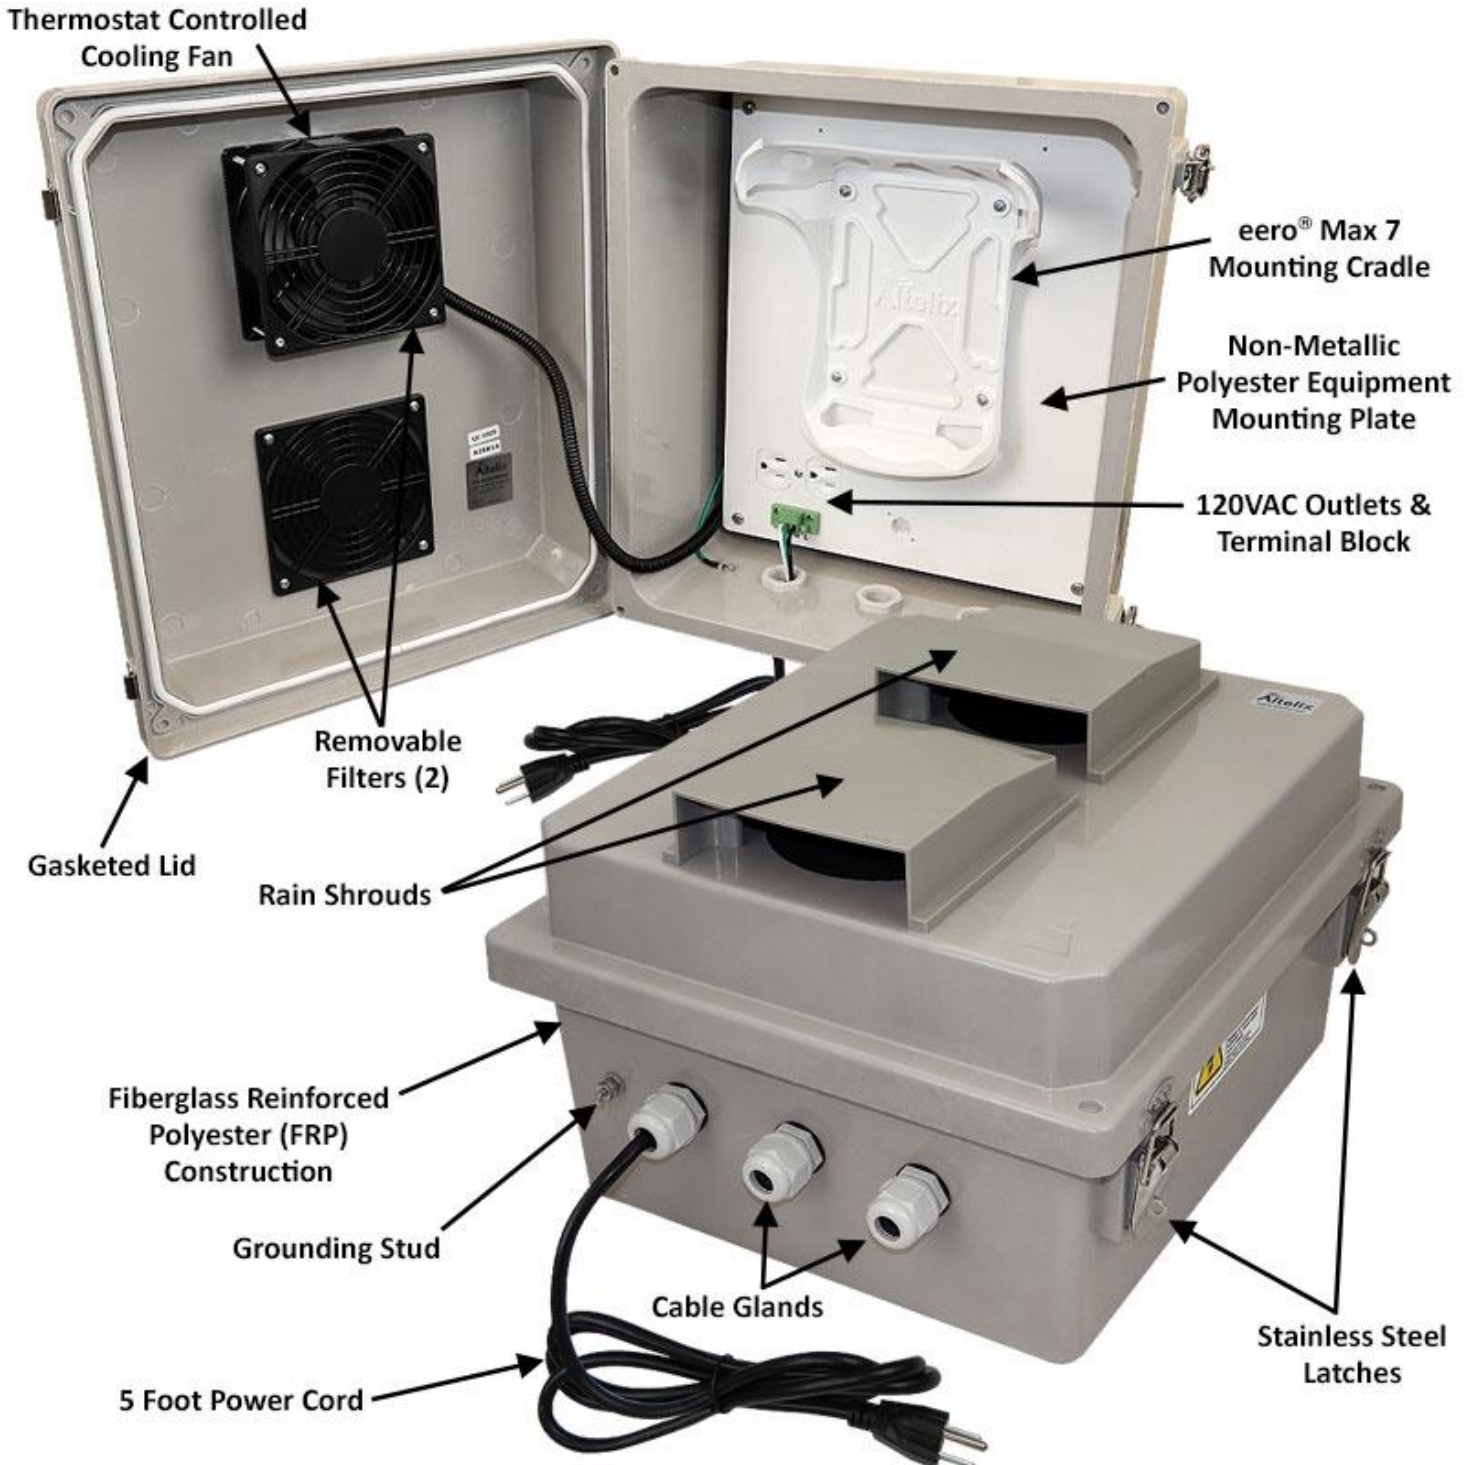

Product Photos