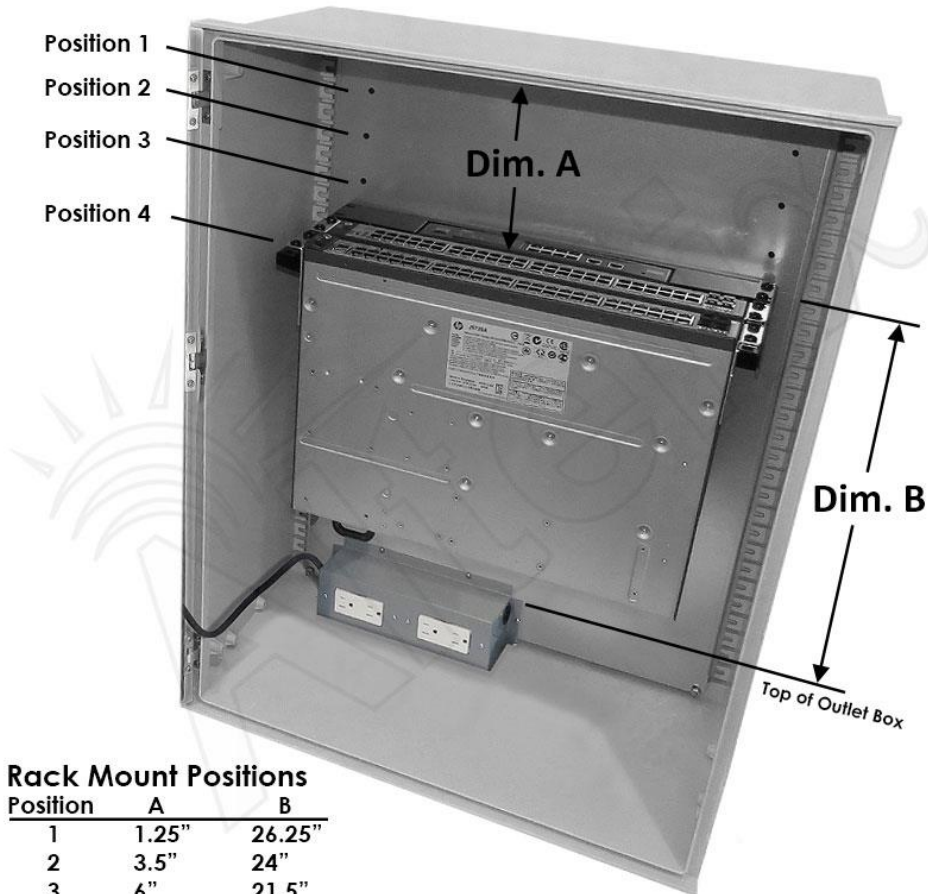

Specifications

Material	Fiberglass Reinforced Polyester
Color	Light Gray
Voltage / Max. Load	120VAC / 10A @ 120VAC
Outer Dimensions (Height x Width x Depth)	31.7 x 23.6 x 13.3 Inches (805 x 602 x 339 mm)
Inner Dimensions* (Height x Width x Depth)	25.9 x 21.2 x 9.0 Inches (650 x 540 x 229 mm)
Cooling Fans Turn-On Temperature	100°F (38°C)
Cooling Fans Turn-Off Temperature	79°F (26°C)
Rack Frame	19" Width 4U Vertical Mount
Rack Frame Weight Rating	75 lbs. (34kg)
Equipment Plate Material	0.11 In. (3.0 mm) Aluminum
Equipment Plate Dimensions	21.3 x 29.5 In. (540 x 749 mm)
Power Cord Length	5 Feet (1.5M)
Weight	43.6 lbs. (19.7 kg)
Ratings	NEMA Type 3R, 3RX / IP24

*Interior dimensions represent maximum space available for equipment.

Rack Mount Positions

Position	A	B
1	1.25"	26.25"
2	3.5"	24"
3	6"	21.5"
4	8.25"	19.25"

Rack mounted equipment shown for reference. Not included.