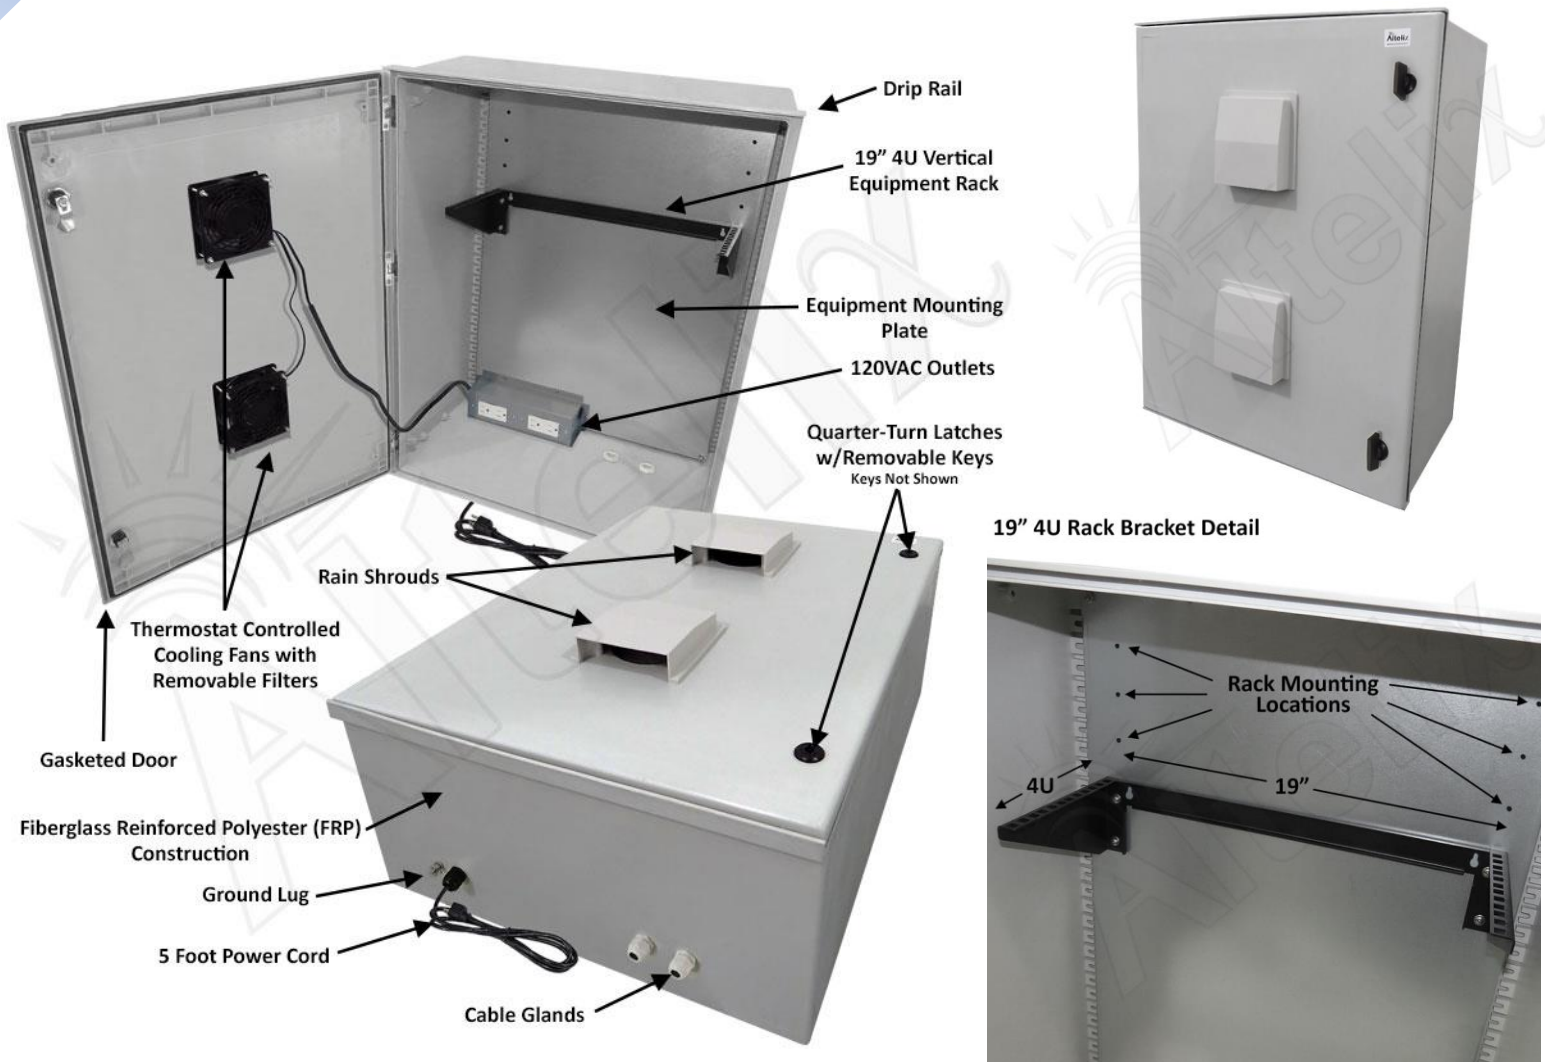

32x24x12 Vented Fiberglass Weatherproof NEMA Enclosure with 19" Wide 4U Vertical Rack, Dual Cooling Fans, Equipment Mounting Plate, 120 VAC Outlets & Power Cord

Features

- Dual Thermostat Controlled Cooling Fans with Rain Shields
- Heavy Duty Fiberglass Reinforced Polyester (FRP) Construction
- Includes 19" 4U Vertical Rack Frame and Aluminum Equipment Mounting Plate
- Multiple Rack Frame Mounting Locations to Accommodate Various Size Equipment
- (4) Pre-Wired 120VAC Power Outlets
- Pre-Wired 5 Foot Power Cord
- Dual Quarter-Turn Door Latches with Removable Keys
- (4) Mounting Feet Included
- NEMA Type 3R, 3RX / IP24 Rated
- Optional Lockable Latch Sets Available

Description

The **Altelix NFC322412VFA1C-RV4U** rated enclosure is molded from durable and UV resistant fiberglass reinforced polyester (FRP). The door is fully gasketed making this enclosure suitable for use indoors or outdoors. The lockable door features reinforced hinges and dual quarter-turn latches to secure the enclosure and is locked and unlocked using the included removable keys. A drip rail over the door provides additional protection against water dripping into the cabinet while the enclosure is wet.

Aluminum Equipment Mounting Plate - This configuration consists of the fiberglass NEMA enclosure with hinged lid and a 0.11" (3.0mm) thick aluminum plate for mounting and securing equipment.

120VAC Power - Two pre-wired duplex 120VAC power outlets (4 outlets total) are provided inside the enclosure to power equipment. A 5 foot pre-wired power cord is included provide power to the internal 120VAC outlets, so no additional wiring is required. Simply mount the enclosure then plug the power cord into a 120VAC outlet.