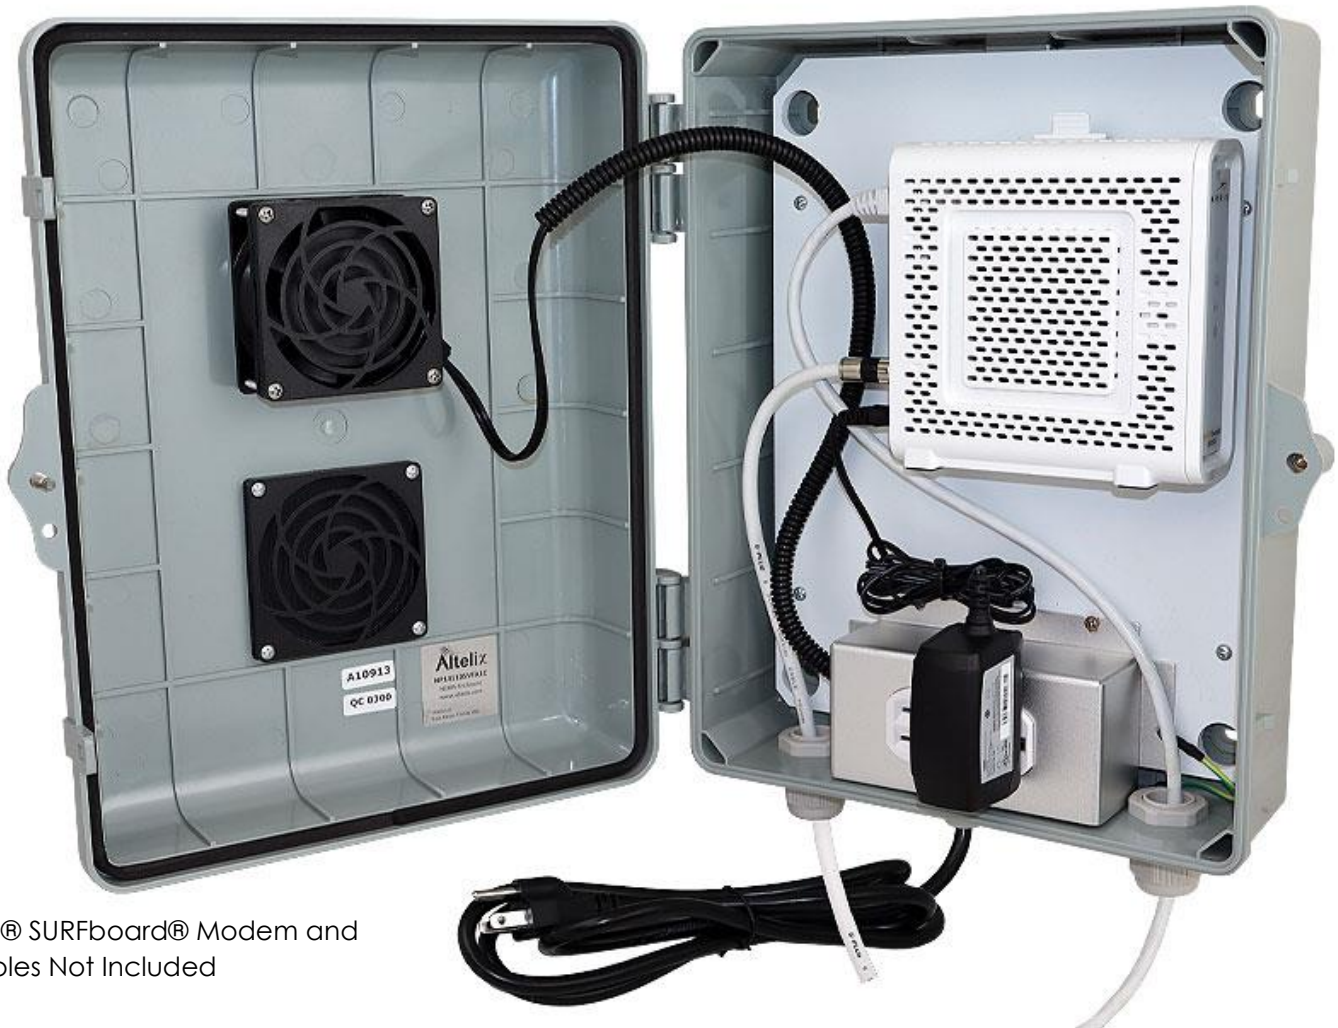

Altelix Vented Weatherproof Enclosure for Arris® SURFboard® SB8200, SB6190 & SBG10 Cable Modems with Cooling Fan, 120VAC Outlet and Power Cord

Arris® SURFboard® Modem and
Cables Not Included

Features

- Designed to fit the Arris® SURFboard® Cable Modems
- Plug-and-Play design, easy to install
- Dual 3" Vents with a thermostat-controlled cooling fan
- RF transparent design will not affect wireless signal range or coverage pattern
- Pre-wired 120VAC power outlet and pre-wired 5 foot 3-prong power cord
- Unique cable gland allows you to feed a pre-terminated Ethernet cable into the enclosure
- Weatherproof and UV stable durable Polycarbonate + ABS construction
- Gasketed lid with tamper-proof locking screw
- NEMA Type 3R, 3RX / IP24 Rated
- Includes wall mount hardware and cable grommets

Rugged Polycarbonate + ABS Construction

This sleek enclosure is molded out of UV resistant Polycarbonate + ABS, an industrial grade plastic with greater strength and durability than standard ABS. It features a gasketed hinged door with dual latches, a stainless-steel security screw and provision for padlock. Integrated mounting feet simplify installation. It meets or exceeds NEMA 3R, 3RX and IP24.

Plug and Play Setup

The Altelix Cable Modem enclosure provides easy plug-n-play installation. Once the enclosure is mounted, attach the Arris® SURFboard® cable modem to the internal mounting bracket. Once seated on the mounting bracket, a thumb clip keeps it securely in place. Plug the Arris® SURFboard power supply into the pre-wired 120VAC power outlet then plug the enclosure's 5 foot power cord into a 120VAC power outlet and you are up and running. Cable grommets on the enclosure allow coax and Ethernet cables to be connected to modem. This enclosure is compatible with the following Arris® SURFboard® modems: