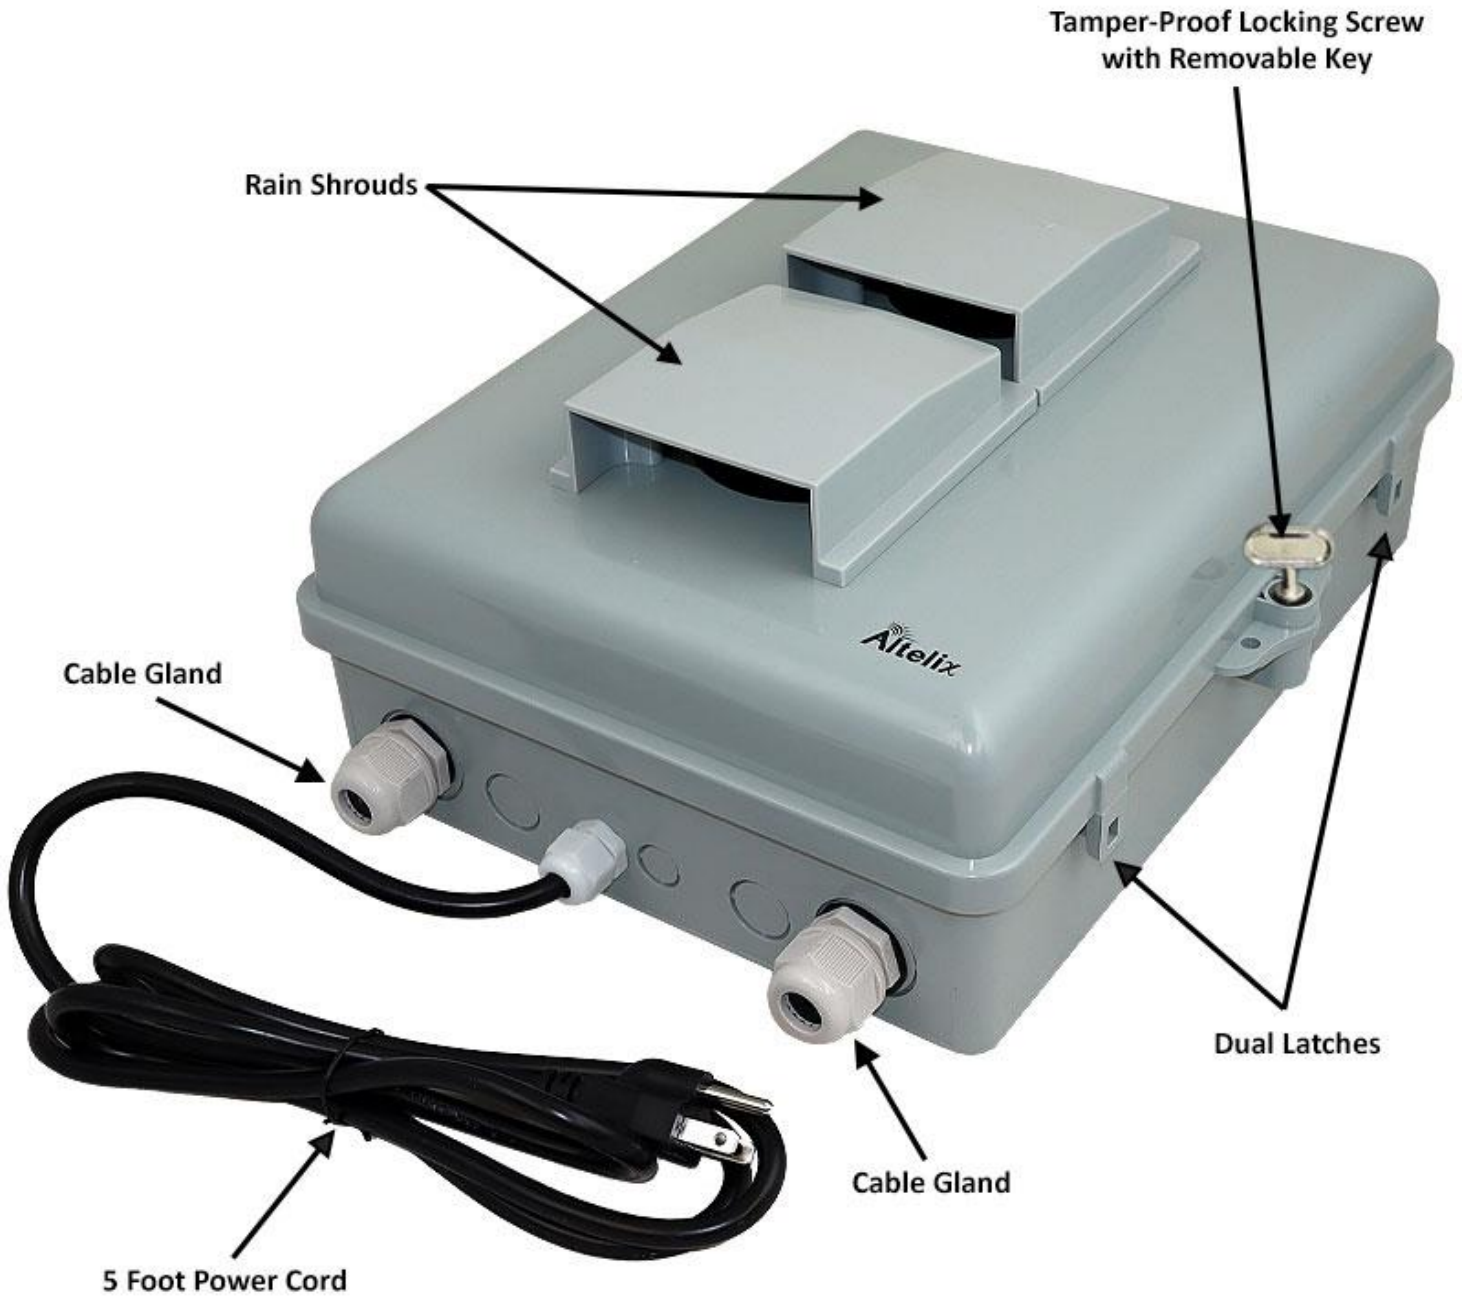

Altelix Vented Weatherproof Enclosure for Arris® SURFboard® SB8200, SB6190 & SBG10 Cable Modems with Cooling Fan, 120VAC Outlet and Power Cord

Arris® SURFboard® Modem and
Cables Not Included

Features

- Designed to fit the Arris® SURFboard® Cable Modems
- Plug-and-Play design, easy to install
- Dual 3" Vents with a thermostat-controlled cooling fan
- RF transparent design will not affect wireless signal range or coverage pattern
- Pre-wired 120VAC power outlet and pre-wired 5 foot 3-prong power cord
- Unique cable gland allows you to feed a pre-terminated Ethernet cable into the enclosure
- Weatherproof and UV stable durable Polycarbonate + ABS construction
- Gasketed lid with tamper-proof locking screw
- NEMA Type 3R, 3RX / IP24 Rated
- Includes wall mount hardware and cable grommets

Plug and Play Setup

The Altelix Cable Modem enclosure provides easy plug-n-play installation. Once the enclosure is mounted, attach the Arris® SURFboard® cable modem to the internal mounting bracket. Once seated on the mounting bracket, a thumb clip keeps it securely in place. Plug the Arris® SURFboard power supply into the pre-wired 120VAC power outlet then plug the enclosure's 5 foot power cord into a 120VAC power outlet and you are up and running. Cable grommets on the enclosure allow coax and Ethernet cables to be connected to modem. This enclosure is compatible with the following Arris® SURFboard® modems:

Complete with Cable Grommets and Glands and Wire Management Straps

For convenience, the included accessory kit contains cable grommets and glands, wall anchors, zip ties, hook-and-loop wire management straps, door locking key and more.

Mounting

The enclosure can be wall mounted using the included wall anchors. An optional pole mount kit is also available for installation on poles up to 8 inches in diameter.

Product Photos

Product Photos