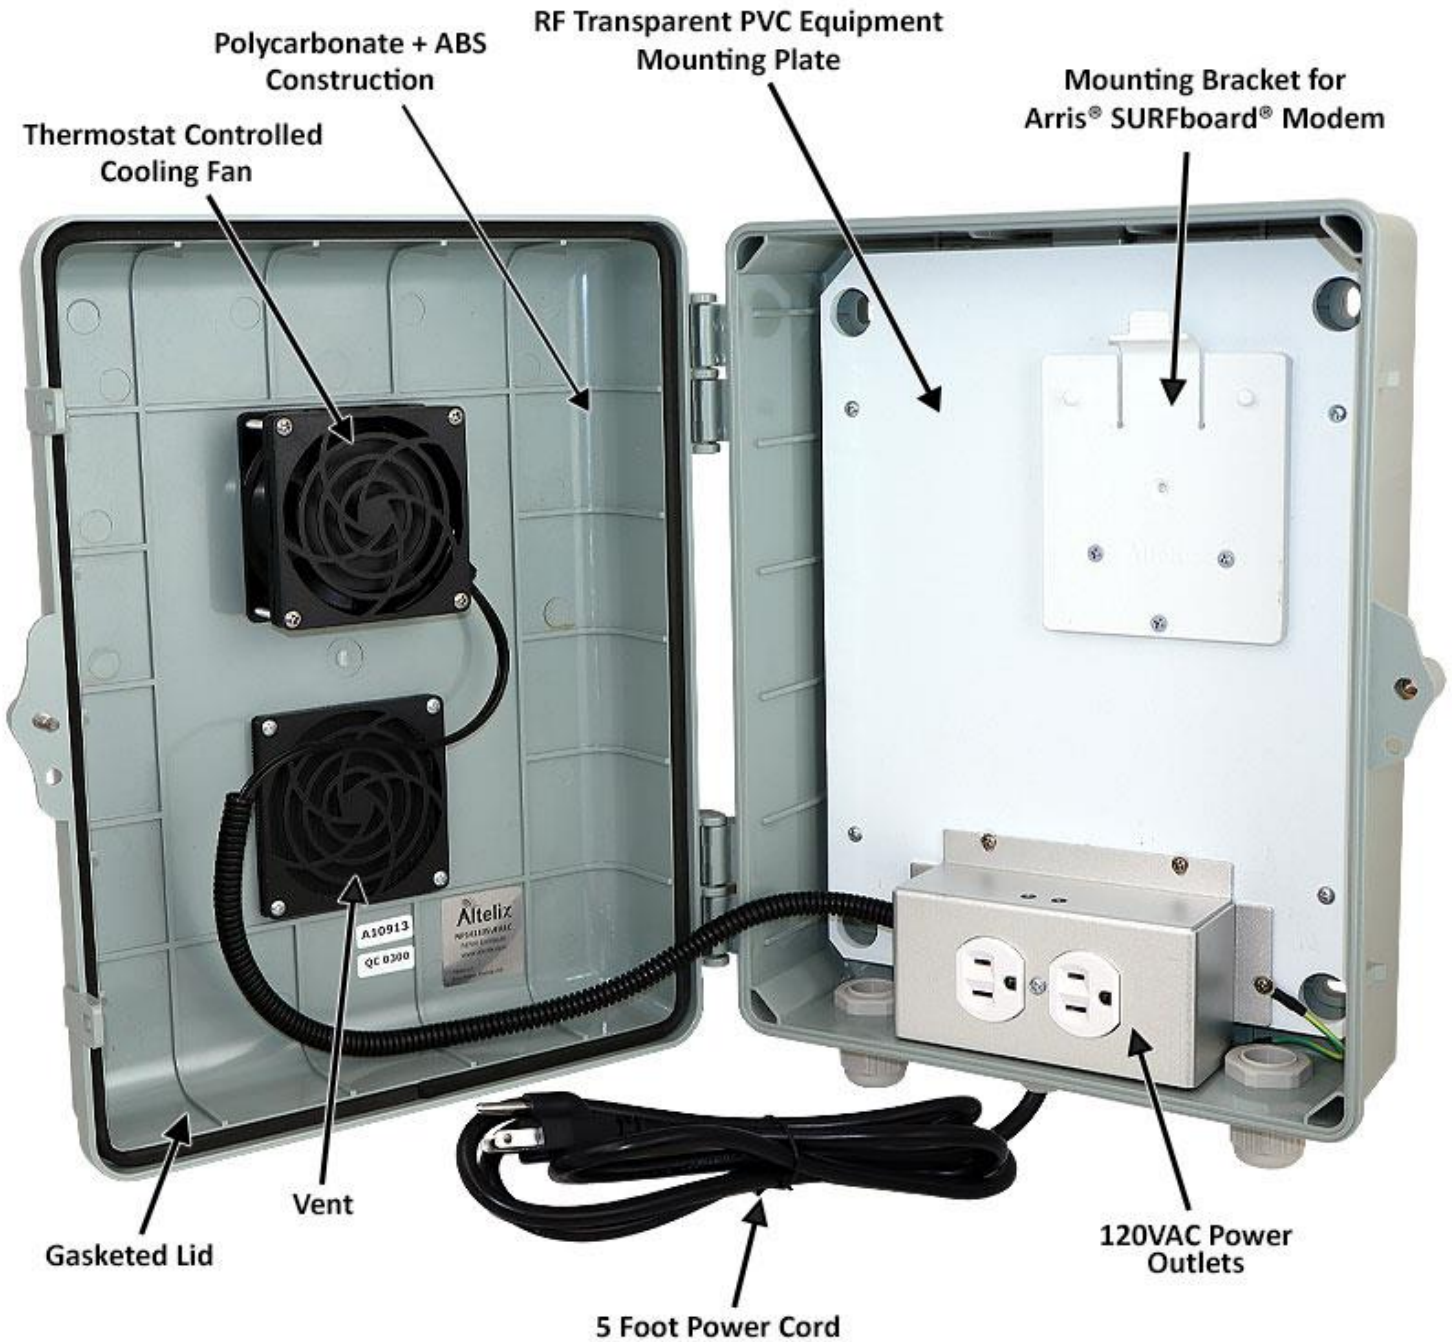

Product Photos