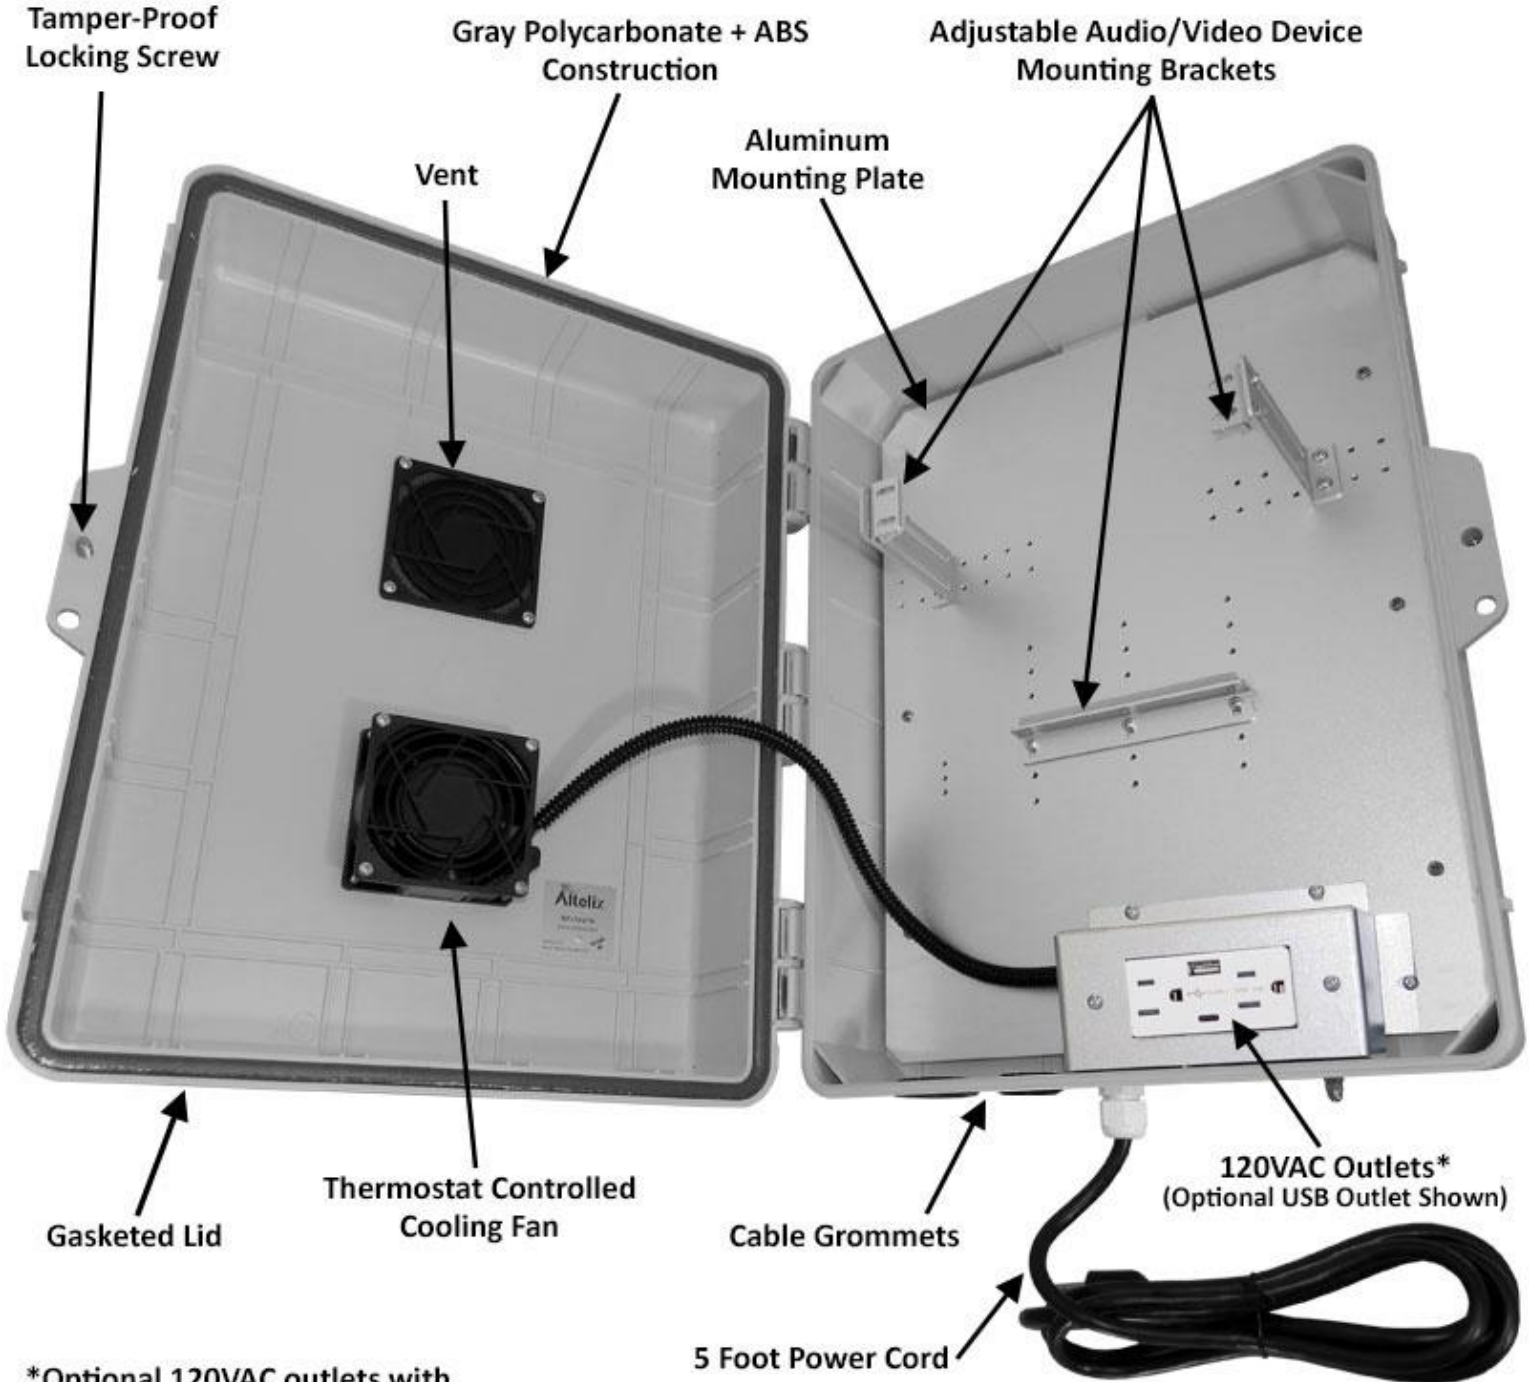

Features

*Optional 120VAC outlets with 5VDC USB charging ports feature (1) Type-A and (1) Type-C port.