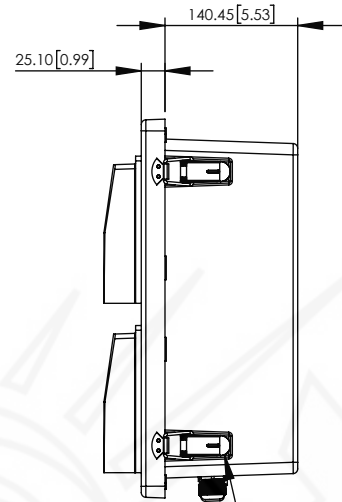

SECTION B-B

STAINLESS STEEL PIANO HINGE

SECTION A-A

NOTE:

- NEMA RATED TYPE 3R, 3RX/IP24 (ENCLOSURE PORTS MUST BE PROPERLY SEALED TO MAINTAIN NEMA RATING)
- FLAME RATED UL94-5V

NO.	DESCRIPTION	MATERIAL	FINISH	QTY.
8	-	-	-	-
7	-	-	-	-
6	-	-	-	-
5	-	-	-	-
4	-	-	-	-
3	-	-	-	-
2	-	-	-	-
1	NEMA ENCLOSURE	FIBERGLASS REINFORCED POLYESTER	-	1

UNLESS OTHERWISE SPECIFIED:
DIMENSIONS ARE IN MILLIMETERS.
DIMENSIONS IN [] ARE IN INCHES AND ARE FOR CUSTOMER REFERENCE ONLY.

TOLERANCES FOR MILLIMETERS:
0.5-8mm ± 0.20mm
8-30mm ± 0.40mm
30-120mm ± 0.50mm

TASK	NAME	DATE
DRAWN BY	N. COLUCCI	06/24/21
CHECKED	-	-
APPROVED	-	-

Altelix
www.altelix.com

1201 Clint Moore Road
Boca Raton, FL 33487
TEL: 561-660-WIFI

PART DESCRIPTION	
14 X 12 X 6 INCH VENTED NEMA ENCLOSURE WITH 120VAC DIGITALLY CONTROLLED FAN	
PART NUMBER	NF141206VFA1-DF
DRAWING NUMBER	DRW-NF141206VFA1-DF
SCALE: 1:8	REV: A
SHEET 1 OF 1	