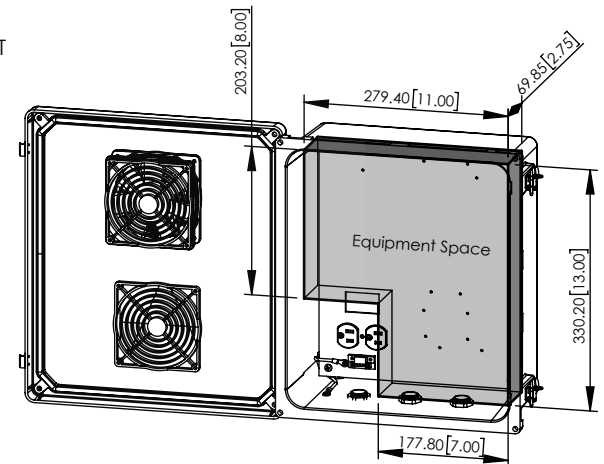

SECTION B-B

STAINLESS STEEL PIANO HINGE

SECTION A-A

NOTE:

- NEMA RATED TYPE 3R, 3RX/IP24 (ENCLOSURE PORTS MUST BE PROPERLY SEALED TO MAINTAIN NEMA RATING)
- FLAME RATED UL94-5V

NO.	DESCRIPTION	MATERIAL	FINISH	QTY.
8	-	-	-	-
7	-	-	-	-
6	-	-	-	-
5	-	-	-	-
4	-	-	-	-
3	-	-	-	-
2	-	-	-	-
1	NEMA ENCLOSURE	FIBERGLASS REINFORCED POLYESTER	-	1

UNLESS OTHERWISE SPECIFIED:
DIMENSIONS ARE IN MILLIMETERS.
DIMENSIONS IN [] ARE IN INCHES AND ARE FOR CUSTOMER REFERENCE ONLY.

TOLERANCES FOR MILLIMETERS:
0.5-8mm ± 0.20mm
8-30mm ± 0.40mm
30-120mm ± 0.50mm

TASK	NAME	DATE
DRAWN BY	N. COLUCCI	06/24/21
CHECKED	-	-
APPROVED	-	-

Altelix
www.altelix.com

1201 Clint Moore Road
Boca Raton, FL 33487
TEL: 561-660-WIFI

PART DESCRIPTION	
14 X 12 X 6 INCH VENTED NEMA ENCLOSURE WITH 120VAC DIGITALLY CONTROLLED FAN	
PART NUMBER	NF141206VFA1-DF
DRAWING NUMBER	DRW-NF141206VFA1-DF
SCALE: 1:8	REV: A
SHEET 1 OF 1	