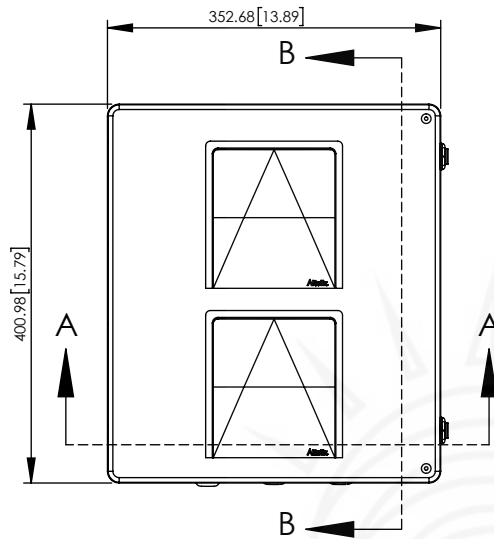

SECTION B-B

STAINLESS STEEL PIANO HINGE

SECTION A-A

NOTE:

- NEMA RATED TYPE 3R, 3RX/IP24 (ENCLOSURE PORTS MUST BE PROPERLY SEALED TO MAINTAIN NEMA RATING)
- FLAME RATED UL94-5V

NO.	DESCRIPTION	MATERIAL	FINISH	QTY.
8	-	-	-	-
7	-	-	-	-
6	-	-	-	-
5	-	-	-	-
4	-	-	-	-
3	-	-	-	-
2	-	-	-	-
1	NEMA ENCLOSURE	FIBERGLASS REINFORCED POLYESTER	-	1

UNLESS OTHERWISE SPECIFIED:
DIMENSIONS ARE IN MILLIMETERS.
DIMENSIONS IN [] ARE IN INCHES AND ARE FOR CUSTOMER REFERENCE ONLY.

TOLERANCES FOR MILLIMETERS:
0.5-8mm ± 0.20mm
8-30mm ± 0.40mm
30-120mm ± 0.50mm

TASK	NAME	DATE
DRAWN BY	N. COLUCCI	06/24/21
CHECKED	-	-
APPROVED	-	-

Altelix
www.altelix.com

1201 Clint Moore Road
Boca Raton, FL 33487
TEL: 561-660-WIFI

PART DESCRIPTION	
14 X 12 X 6 INCH VENTED NEMA ENCLOSURE WITH 120VAC DIGITALLY CONTROLLED FAN	
PART NUMBER	NF141206VFA1-DF
DRAWING NUMBER	DRW-NF141206VFA1-DF
SCALE: 1:8	REV: A
SHEET 1 OF 1	