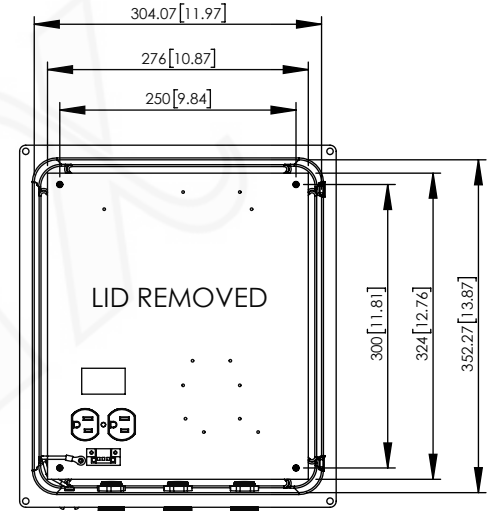

SECTION B-B

STAINLESS STEEL PIANO HINGE

SECTION A-A

NOTE:

- NEMA RATED TYPE 3R, 3RX/IP24 (ENCLOSURE PORTS MUST BE PROPERLY SEALED TO MAINTAIN NEMA RATING)
- FLAME RATED UL94-5V

NO.	DESCRIPTION	MATERIAL	FINISH	QTY.
8	-	-	-	-
7	-	-	-	-
6	-	-	-	-
5	-	-	-	-
4	-	-	-	-
3	-	-	-	-
2	-	-	-	-
1	NEMA ENCLOSURE	FIBERGLASS REINFORCED POLYESTER	-	1

UNLESS OTHERWISE SPECIFIED:
DIMENSIONS ARE IN MILLIMETERS.
DIMENSIONS IN [] ARE IN INCHES AND ARE FOR CUSTOMER REFERENCE ONLY.

TOLERANCES FOR MILLIMETERS:
0.5-8mm ± 0.20mm
8-30mm ± 0.40mm
30-120mm ± 0.50mm

TASK	NAME	DATE
DRAWN BY	N. COLUCCI	06/24/21
CHECKED	-	-
APPROVED	-	-

Altelix
www.altelix.com

1201 Clint Moore Road
Boca Raton, FL 33487
TEL: 561-660-WIFI

PART DESCRIPTION	
14 X 12 X 6 INCH VENTED NEMA ENCLOSURE WITH 120VAC DIGITALLY CONTROLLED FAN	
PART NUMBER	NF141206VFA1-DF
DRAWING NUMBER	DRW-NF141206VFA1-DF
SCALE: 1:8	REV: A
SHEET 1 OF 1	