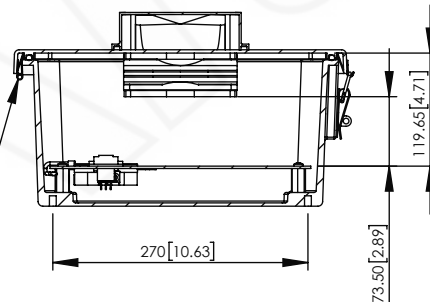

SECTION B-B

STAINLESS STEEL PIANO HINGE

SECTION A-A

NOTE:

- NEMA RATED TYPE 3R, 3RX/IP24 (ENCLOSURE PORTS MUST BE PROPERLY SEALED TO MAINTAIN NEMA RATING)
- FLAME RATED UL94-5V

NO.	DESCRIPTION	MATERIAL	FINISH	QTY.
8	-	-	-	-
7	-	-	-	-
6	-	-	-	-
5	-	-	-	-
4	-	-	-	-
3	-	-	-	-
2	-	-	-	-
1	NEMA ENCLOSURE	FIBERGLASS REINFORCED POLYESTER	-	1

UNLESS OTHERWISE SPECIFIED:
DIMENSIONS ARE IN MILLIMETERS.
DIMENSIONS IN [] ARE IN INCHES AND ARE FOR CUSTOMER REFERENCE ONLY.

TOLERANCES FOR MILLIMETERS:
0.5-8mm ± 0.20mm
8-30mm ± 0.40mm
30-120mm ± 0.50mm

TASK	NAME	DATE
DRAWN BY	N. COLUCCI	06/24/21
CHECKED	-	-
APPROVED	-	-

Altelix
www.altelix.com

1201 Clint Moore Road
Boca Raton, FL 33487
TEL: 561-660-WIFI

PART DESCRIPTION	
14 X 12 X 6 INCH VENTED NEMA ENCLOSURE WITH 120VAC DIGITALLY CONTROLLED FAN	
PART NUMBER	NF141206VFA1-DF
DRAWING NUMBER	DRW-NF141206VFA1-DF
SCALE: 1:8	REV: A
SHEET 1 OF 1	