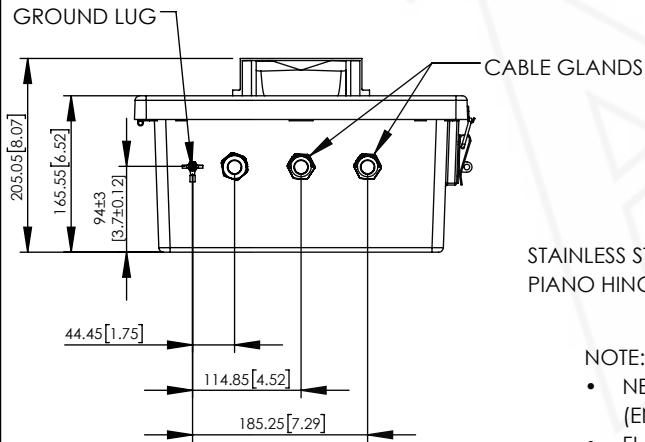

SECTION B-B

STAINLESS STEEL PIANO HINGE

SECTION A-A

NOTE:

- NEMA RATED TYPE 3R, 3RX/IP24 (ENCLOSURE PORTS MUST BE PROPERLY SEALED TO MAINTAIN NEMA RATING)
- FLAME RATED UL94-5V

NO.	DESCRIPTION	MATERIAL	FINISH	QTY.
8	-	-	-	-
7	-	-	-	-
6	-	-	-	-
5	-	-	-	-
4	-	-	-	-
3	-	-	-	-
2	-	-	-	-
1	NEMA ENCLOSURE	FIBERGLASS REINFORCED POLYESTER	-	1

UNLESS OTHERWISE SPECIFIED:
DIMENSIONS ARE IN MILLIMETERS.
DIMENSIONS IN [] ARE IN INCHES AND ARE FOR CUSTOMER REFERENCE ONLY.

TOLERANCES FOR MILLIMETERS:
0.5-8mm ± 0.20mm
8-30mm ± 0.40mm
30-120mm ± 0.50mm

TASK	NAME	DATE
DRAWN BY	N. COLUCCI	06/24/21
CHECKED	-	-
APPROVED	-	-

Altelix
www.altelix.com

1201 Clint Moore Road
Boca Raton, FL 33487
TEL: 561-660-WIFI

PART DESCRIPTION	
14 X 12 X 6 INCH VENTED NEMA ENCLOSURE WITH 120VAC DIGITALLY CONTROLLED FAN	
PART NUMBER	NF141206VFA1-DF
DRAWING NUMBER	DRW-NF141206VFA1-DF
SCALE: 1:8	REV: A
SHEET 1 OF 1	