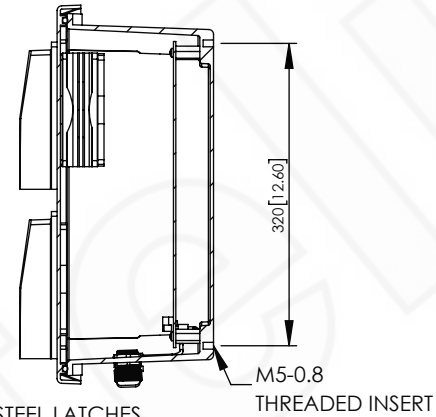

SECTION B-B

SECTION A-A

NOTE:

- NEMA RATED TYPE 3R, 3RX/IP24 (ENCLOSURE PORTS MUST BE PROPERLY SEALED TO MAINTAIN NEMA RATING)
- FLAME RATED UL94-5V

NO.	DESCRIPTION	MATERIAL	FINISH	QTY.
8	-	-	-	-
7	-	-	-	-
6	-	-	-	-
5	-	-	-	-
4	-	-	-	-
3	-	-	-	-
2	-	-	-	-
1	NEMA ENCLOSURE	FIBERGLASS REINFORCED POLYESTER	-	1

UNLESS OTHERWISE SPECIFIED:
DIMENSIONS ARE IN MILLIMETERS.
DIMENSIONS IN [] ARE IN INCHES AND
ARE FOR CUSTOMER REFERENCE ONLY.

TOLERANCES FOR MILLIMETERS:
0.5-8mm ± 0.20mm
8-30mm ± 0.40mm
30-120mm ± 0.50mm

TASK	NAME	DATE
DRAWN BY	N. COLUCCI	06/30/21
CHECKED	-	-
APPROVED	-	-

Altelix
www.altelix.com

1201 Clint Moore Road
Boca Raton, FL 33487
TEL: 561-660-WIFI

PART DESCRIPTION			
14 X 12 X 6 INCH VENTED NEMA ENCLOSURE WITH 12VDC DIGITALLY CONTROLLED FAN			
PART NUMBER		NF141206VFD1-DF	
DRAWING NUMBER		DRW-NF141206VFD1-DF	
SCALE:	1:8	REV:	A
		SHEET 1 OF 1	