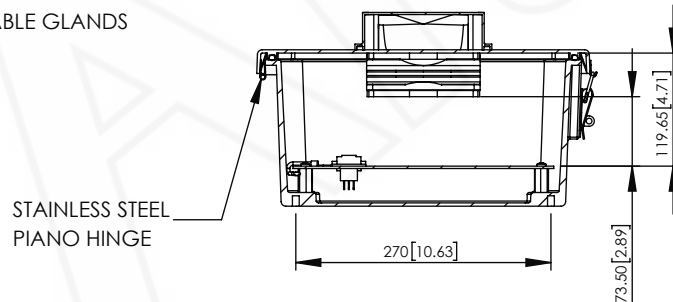

SECTION B-B

SECTION A-A

NOTE:

- NEMA RATED TYPE 3R, 3RX/IP24 (ENCLOSURE PORTS MUST BE PROPERLY SEALED TO MAINTAIN NEMA RATING)
- FLAME RATED UL94-5V

NO.	DESCRIPTION	MATERIAL	FINISH	QTY.
8	-	-	-	-
7	-	-	-	-
6	-	-	-	-
5	-	-	-	-
4	-	-	-	-
3	-	-	-	-
2	-	-	-	-
1	NEMA ENCLOSURE	FIBERGLASS REINFORCED POLYESTER	-	1

UNLESS OTHERWISE SPECIFIED:
DIMENSIONS ARE IN MILLIMETERS.
DIMENSIONS IN [] ARE IN INCHES AND
ARE FOR CUSTOMER REFERENCE ONLY.

TOLERANCES FOR MILLIMETERS:
0.5-8mm ± 0.20mm
8-30mm ± 0.40mm
30-120mm ± 0.50mm

TASK	NAME	DATE
DRAWN BY	N. COLUCCI	06/30/21
CHECKED	-	-
APPROVED	-	-

Altelix
www.altelix.com

1201 Clint Moore Road
Boca Raton, FL 33487
TEL: 561-660-WIFI

PART DESCRIPTION			
14 X 12 X 6 INCH VENTED NEMA ENCLOSURE WITH 12VDC DIGITALLY CONTROLLED FAN			
PART NUMBER		NF141206VFD1-DF	
DRAWING NUMBER		DRW-NF141206VFD1-DF	
SCALE:	1:8	REV:	A
		SHEET 1 OF 1	