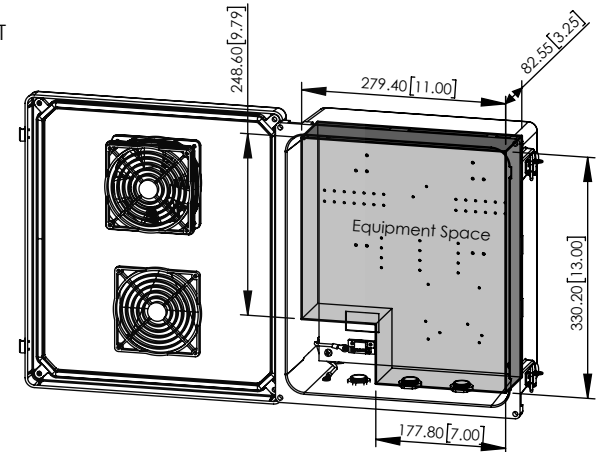

SECTION B-B

SECTION A-A

NOTE:

- NEMA RATED TYPE 3R, 3RX/IP24 (ENCLOSURE PORTS MUST BE PROPERLY SEALED TO MAINTAIN NEMA RATING)
- FLAME RATED UL94-5V

NO.	DESCRIPTION	MATERIAL	FINISH	QTY.
8	-	-	-	-
7	-	-	-	-
6	-	-	-	-
5	-	-	-	-
4	-	-	-	-
3	-	-	-	-
2	-	-	-	-
1	NEMA ENCLOSURE	FIBERGLASS REINFORCED POLYESTER	-	1

UNLESS OTHERWISE SPECIFIED:
DIMENSIONS ARE IN MILLIMETERS.
DIMENSIONS IN [] ARE IN INCHES AND
ARE FOR CUSTOMER REFERENCE ONLY.

TOLERANCES FOR MILLIMETERS:
0.5-8mm ± 0.20mm
8-30mm ± 0.40mm
30-120mm ± 0.50mm

TASK	NAME	DATE
DRAWN BY	N. COLUCCI	06/30/21
CHECKED	-	-
APPROVED	-	-

Altelix
www.altelix.com

1201 Clint Moore Road
Boca Raton, FL 33487
TEL: 561-660-WIFI

PART DESCRIPTION			
14 X 12 X 6 INCH VENTED NEMA ENCLOSURE WITH 12VDC DIGITALLY CONTROLLED FAN			
PART NUMBER		NF141206VFD1-DF	
DRAWING NUMBER		DRW-NF141206VFD1-DF	
SCALE:	1:8	REV:	A
		SHEET 1 OF 1	