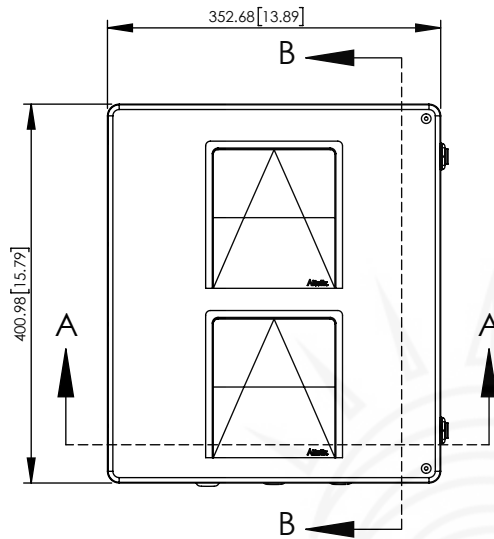

SECTION B-B

SECTION A-A

NOTE:

- NEMA RATED TYPE 3R, 3RX/IP24 (ENCLOSURE PORTS MUST BE PROPERLY SEALED TO MAINTAIN NEMA RATING)
- FLAME RATED UL94-5V

NO.	DESCRIPTION	MATERIAL	FINISH	QTY.
8	-	-	-	-
7	-	-	-	-
6	-	-	-	-
5	-	-	-	-
4	-	-	-	-
3	-	-	-	-
2	-	-	-	-
1	NEMA ENCLOSURE	FIBERGLASS REINFORCED POLYESTER	-	1

UNLESS OTHERWISE SPECIFIED:
DIMENSIONS ARE IN MILLIMETERS.
DIMENSIONS IN [] ARE IN INCHES AND
ARE FOR CUSTOMER REFERENCE ONLY.

TOLERANCES FOR MILLIMETERS:
0.5-8mm ± 0.20mm
8-30mm ± 0.40mm
30-120mm ± 0.50mm

TASK	NAME	DATE
DRAWN BY	N. COLUCCI	06/30/21
CHECKED	-	-
APPROVED	-	-

Altelix
www.altelix.com

1201 Clint Moore Road
Boca Raton, FL 33487
TEL: 561-660-WIFI

PART DESCRIPTION			
14 X 12 X 6 INCH VENTED NEMA ENCLOSURE WITH 12VDC DIGITALLY CONTROLLED FAN			
PART NUMBER		NF141206VFD1-DF	
DRAWING NUMBER		DRW-NF141206VFD1-DF	
SCALE:	1:8	REV:	A
		SHEET 1 OF 1	