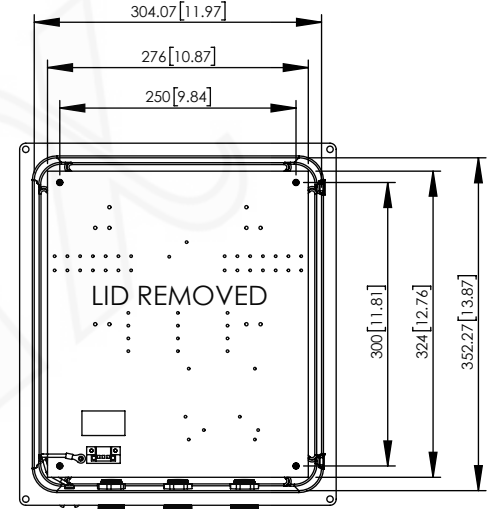

SECTION B-B

SECTION A-A

NOTE:

- NEMA RATED TYPE 3R, 3RX/IP24 (ENCLOSURE PORTS MUST BE PROPERLY SEALED TO MAINTAIN NEMA RATING)
- FLAME RATED UL94-5V

NO.	DESCRIPTION	MATERIAL	FINISH	QTY.
8	-	-	-	-
7	-	-	-	-
6	-	-	-	-
5	-	-	-	-
4	-	-	-	-
3	-	-	-	-
2	-	-	-	-
1	NEMA ENCLOSURE	FIBERGLASS REINFORCED POLYESTER	-	1

UNLESS OTHERWISE SPECIFIED:
DIMENSIONS ARE IN MILLIMETERS.
DIMENSIONS IN [] ARE IN INCHES AND
ARE FOR CUSTOMER REFERENCE ONLY.

TOLERANCES FOR MILLIMETERS:
0.5-8mm ± 0.20mm
8-30mm ± 0.40mm
30-120mm ± 0.50mm

TASK	NAME	DATE
DRAWN BY	N. COLUCCI	06/30/21
CHECKED	-	-
APPROVED	-	-

Altelix
www.altelix.com

1201 Clint Moore Road
Boca Raton, FL 33487
TEL: 561-660-WIFI

PART DESCRIPTION			
14 X 12 X 6 INCH VENTED NEMA ENCLOSURE WITH 12VDC DIGITALLY CONTROLLED FAN			
PART NUMBER		NF141206VFD1-DF	
DRAWING NUMBER		DRW-NF141206VFD1-DF	
SCALE:	1:8	REV:	A
		SHEET 1 OF 1	