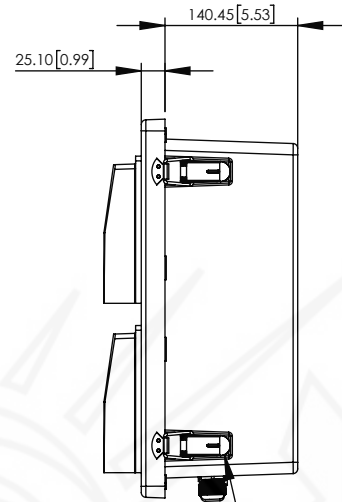

SECTION B-B

SECTION A-A

NOTE:

- NEMA RATED TYPE 3R, 3RX/IP24 (ENCLOSURE PORTS MUST BE PROPERLY SEALED TO MAINTAIN NEMA RATING)
- FLAME RATED UL94-5V

NO.	DESCRIPTION	MATERIAL	FINISH	QTY.
8	-	-	-	-
7	-	-	-	-
6	-	-	-	-
5	-	-	-	-
4	-	-	-	-
3	-	-	-	-
2	-	-	-	-
1	NEMA ENCLOSURE	FIBERGLASS REINFORCED POLYESTER	-	1

UNLESS OTHERWISE SPECIFIED:
DIMENSIONS ARE IN MILLIMETERS.
DIMENSIONS IN [] ARE IN INCHES AND
ARE FOR CUSTOMER REFERENCE ONLY.

TOLERANCES FOR MILLIMETERS:
0.5-8mm ± 0.20mm
8-30mm ± 0.40mm
30-120mm ± 0.50mm

TASK	NAME	DATE
DRAWN BY	N. COLUCCI	06/30/21
CHECKED	-	-
APPROVED	-	-

Altelix
www.altelix.com

1201 Clint Moore Road
Boca Raton, FL 33487
TEL: 561-660-WIFI

PART DESCRIPTION			
14 X 12 X 6 INCH VENTED NEMA ENCLOSURE WITH 12VDC DIGITALLY CONTROLLED FAN			
PART NUMBER		NF141206VFD1-DF	
DRAWING NUMBER		DRW-NF141206VFD1-DF	
SCALE:	1:8	REV:	A
		SHEET 1 OF 1	