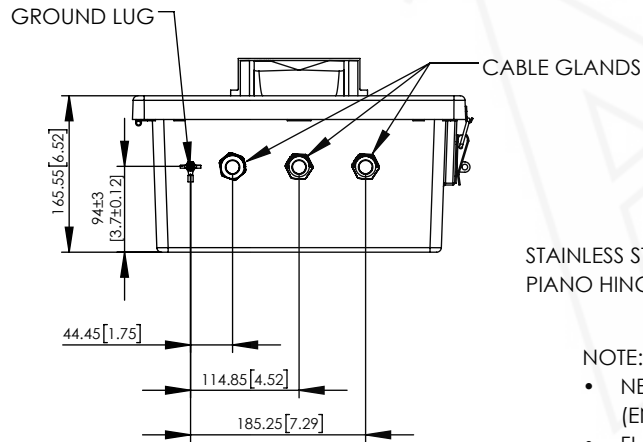

SECTION B-B

SECTION A-A

NOTE:

- NEMA RATED TYPE 3R, 3RX/IP24 (ENCLOSURE PORTS MUST BE PROPERLY SEALED TO MAINTAIN NEMA RATING)
- FLAME RATED UL94-5V

NO.	DESCRIPTION	MATERIAL	FINISH	QTY.
8	-	-	-	-
7	-	-	-	-
6	-	-	-	-
5	-	-	-	-
4	-	-	-	-
3	-	-	-	-
2	-	-	-	-
1	NEMA ENCLOSURE	FIBERGLASS REINFORCED POLYESTER	-	1

UNLESS OTHERWISE SPECIFIED:
DIMENSIONS ARE IN MILLIMETERS.
DIMENSIONS IN [] ARE IN INCHES AND
ARE FOR CUSTOMER REFERENCE ONLY.

TOLERANCES FOR MILLIMETERS:
0.5-8mm ± 0.20mm
8-30mm ± 0.40mm
30-120mm ± 0.50mm

TASK	NAME	DATE
DRAWN BY	N. COLUCCI	06/30/21
CHECKED	-	-
APPROVED	-	-

Altelix
www.altelix.com

1201 Clint Moore Road
Boca Raton, FL 33487
TEL: 561-660-WIFI

PART DESCRIPTION			
14 X 12 X 6 INCH VENTED NEMA ENCLOSURE WITH 12VDC DIGITALLY CONTROLLED FAN			
PART NUMBER		NF141206VFD1-DF	
DRAWING NUMBER		DRW-NF141206VFD1-DF	
SCALE:	1:8	REV:	A
		SHEET 1 OF 1	