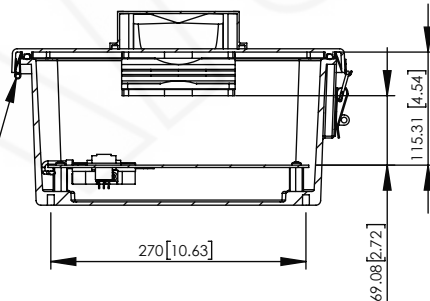

SECTION B-B

STAINLESS STEEL LATCHES  
Ø5.96 [0.23] PADLOCK EYE

SECTION A-A

STAINLESS STEEL  
PIANO HINGE

NOTE:

- NEMA RATED TYPE 3R, 3RX/IP24  
(ENCLOSURE PORTS MUST BE PROPERLY SEALED TO MAINTAIN NEMA RATING)
- FLAME RATED UL94-5V

LID REMOVED

NO.	DESCRIPTION	MATERIAL	FINISH	QTY.
8	-	-	-	-
7	-	-	-	-
6	-	-	-	-
5	-	-	-	-
4	-	-	-	-
3	-	-	-	-
2	-	-	-	-
1	NEMA ENCLOSURE	FIBERGLASS REINFORCED POLYESTER	-	1

UNLESS OTHERWISE SPECIFIED:  
DIMENSIONS ARE IN MILLIMETERS.  
DIMENSIONS IN [ ] ARE IN INCHES AND  
ARE FOR CUSTOMER REFERENCE ONLY.

PART DESCRIPTION		
14 X 12 X 6 INCH VENTED NEMA ENCLOSURE WITH 120VAC POWER, COOLING FAN & NON-METALLIC PLATE		
PART NUMBER	NF141206VMFA1C	
DRAWING NUMBER	DRW-NF141206VMFA1C	
SCALE:	1:8	REV: A
		SHEET 1 OF 1