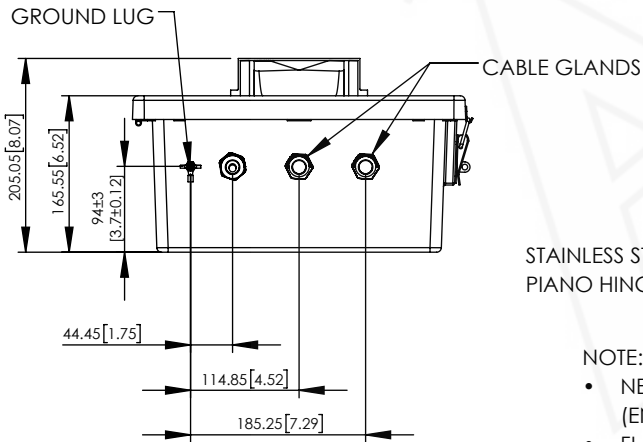

SECTION B-B

STAINLESS STEEL LATCHES  
Ø5.96 [0.23] PADLOCK EYE

SECTION A-A

STAINLESS STEEL  
PIANO HINGE

NOTE:

- NEMA RATED TYPE 3R, 3RX/IP24  
(ENCLOSURE PORTS MUST BE PROPERLY SEALED TO MAINTAIN NEMA RATING)
- FLAME RATED UL94-5V

LID REMOVED

NO.	DESCRIPTION	MATERIAL	FINISH	QTY.
8	-	-	-	-
7	-	-	-	-
6	-	-	-	-
5	-	-	-	-
4	-	-	-	-
3	-	-	-	-
2	-	-	-	-
1	NEMA ENCLOSURE	FIBERGLASS REINFORCED POLYESTER	-	1

UNLESS OTHERWISE SPECIFIED:  
DIMENSIONS ARE IN MILLIMETERS.  
DIMENSIONS IN [ ] ARE IN INCHES AND  
ARE FOR CUSTOMER REFERENCE ONLY.

TOLERANCES FOR MILLIMETERS:  
0.5-8mm ± 0.20mm  
8-30mm ± 0.40mm  
30-120mm ± 0.50mm

TASK	NAME	DATE
DRAWN BY	K. BURGNER	07/19/21
CHECKED	-	-
APPROVED	-	-

**Altelix**  
www.altelix.com

1201 Clint Moore Road  
Boca Raton, FL 33487  
TEL: 561-660-WIFI

PART DESCRIPTION		
14 X 12 X 6 INCH VENTED NEMA ENCLOSURE WITH 120VAC POWER, COOLING FAN & NON-METALLIC PLATE		
PART NUMBER	NF141206VMFA1C	
DRAWING NUMBER	DRW-NF141206VMFA1C	
SCALE:	1:8	REV: A
		SHEET 1 OF 1