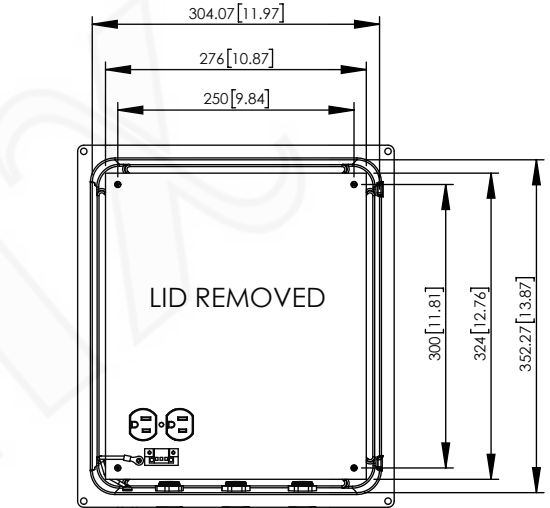

SECTION B-B

STAINLESS STEEL LATCHES  
Ø5.96 [0.23] PADLOCK EYE

SECTION A-A

STAINLESS STEEL  
PIANO HINGE

NOTE:

- NEMA RATED TYPE 3R, 3RX/IP24  
(ENCLOSURE PORTS MUST BE PROPERLY SEALED TO MAINTAIN NEMA RATING)
- FLAME RATED UL94-5V

LID REMOVED

NO.	DESCRIPTION	MATERIAL	FINISH	QTY.
8	-	-	-	-
7	-	-	-	-
6	-	-	-	-
5	-	-	-	-
4	-	-	-	-
3	-	-	-	-
2	-	-	-	-
1	NEMA ENCLOSURE	FIBERGLASS REINFORCED POLYESTER	-	1

UNLESS OTHERWISE SPECIFIED:  
DIMENSIONS ARE IN MILLIMETERS.  
DIMENSIONS IN [ ] ARE IN INCHES AND  
ARE FOR CUSTOMER REFERENCE ONLY.

PART DESCRIPTION		
14 X 12 X 6 INCH VENTED NEMA ENCLOSURE WITH 120VAC POWER, COOLING FAN & NON-METALLIC PLATE		
PART NUMBER	NF141206VMFA1C	
DRAWING NUMBER	DRW-NF141206VMFA1C	
SCALE:	1:8	REV: A
		SHEET 1 OF 1