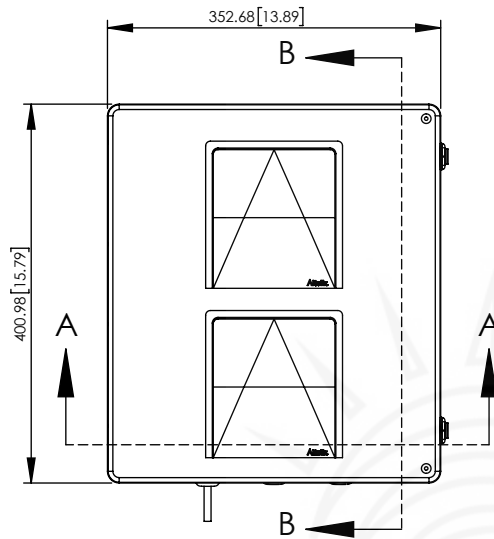

SECTION B-B

STAINLESS STEEL LATCHES  
Ø5.96 [0.23] PADLOCK EYE

SECTION A-A

STAINLESS STEEL  
PIANO HINGE

NOTE:

- NEMA RATED TYPE 3R, 3RX/IP24  
(ENCLOSURE PORTS MUST BE PROPERLY SEALED TO MAINTAIN NEMA RATING)
- FLAME RATED UL94-5V

LID REMOVED

NO.	DESCRIPTION	MATERIAL	FINISH	QTY.
8	-	-	-	-
7	-	-	-	-
6	-	-	-	-
5	-	-	-	-
4	-	-	-	-
3	-	-	-	-
2	-	-	-	-
1	NEMA ENCLOSURE	FIBERGLASS REINFORCED POLYESTER	-	1

UNLESS OTHERWISE SPECIFIED:  
DIMENSIONS ARE IN MILLIMETERS.  
DIMENSIONS IN [ ] ARE IN INCHES AND  
ARE FOR CUSTOMER REFERENCE ONLY.

TOLERANCES FOR MILLIMETERS:  
0.5-8mm ± 0.20mm  
8-30mm ± 0.40mm  
30-120mm ± 0.50mm

TASK	NAME	DATE
DRAWN BY	K. BURGNER	07/19/21
CHECKED	-	-
APPROVED	-	-

**Altelix**  
www.altelix.com

1201 Clint Moore Road  
Boca Raton, FL 33487  
TEL: 561-660-WIFI

PART DESCRIPTION		
14 X 12 X 6 INCH VENTED NEMA ENCLOSURE WITH 120VAC POWER, COOLING FAN & NON-METALLIC PLATE		
PART NUMBER	NF141206VMFA1C	
DRAWING NUMBER	DRW-NF141206VMFA1C	
SCALE:	1:8	REV: A
		SHEET 1 OF 1