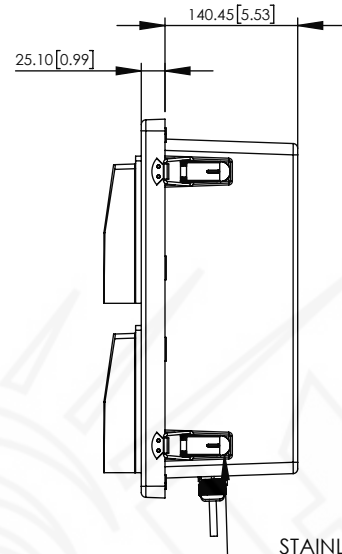

SECTION B-B

STAINLESS STEEL LATCHES  
Ø5.96 [0.23] PADLOCK EYE

SECTION A-A

STAINLESS STEEL  
PIANO HINGE

NOTE:

- NEMA RATED TYPE 3R, 3RX/IP24  
(ENCLOSURE PORTS MUST BE PROPERLY SEALED TO MAINTAIN NEMA RATING)
- FLAME RATED UL94-5V

LID REMOVED

NO.	DESCRIPTION	MATERIAL	FINISH	QTY.
8	-	-	-	-
7	-	-	-	-
6	-	-	-	-
5	-	-	-	-
4	-	-	-	-
3	-	-	-	-
2	-	-	-	-
1	NEMA ENCLOSURE	FIBERGLASS REINFORCED POLYESTER	-	1

UNLESS OTHERWISE SPECIFIED:  
DIMENSIONS ARE IN MILLIMETERS.  
DIMENSIONS IN [ ] ARE IN INCHES AND  
ARE FOR CUSTOMER REFERENCE ONLY.

PART DESCRIPTION		
14 X 12 X 6 INCH VENTED NEMA ENCLOSURE WITH 120VAC POWER, COOLING FAN & NON-METALLIC PLATE		
PART NUMBER	NF141206VMFA1C	
DRAWING NUMBER	DRW-NF141206VMFA1C	
SCALE:	1:8	REV: A
		SHEET 1 OF 1