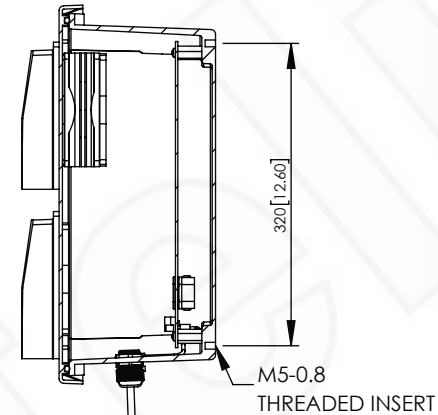

SECTION B-B

STAINLESS STEEL LATCHES  
Ø5.96 [0.23] PADLOCK EYE

SECTION A-A

STAINLESS STEEL  
PIANO HINGE

NOTE:

- NEMA RATED TYPE 3R, 3RX/IP24  
(ENCLOSURE PORTS MUST BE PROPERLY SEALED TO MAINTAIN NEMA RATING)
- FLAME RATED UL94-5V

LID REMOVED

NO.	DESCRIPTION	MATERIAL	FINISH	QTY.
8	-	-	-	-
7	-	-	-	-
6	-	-	-	-
5	-	-	-	-
4	-	-	-	-
3	-	-	-	-
2	-	-	-	-
1	NEMA ENCLOSURE	FIBERGLASS REINFORCED POLYESTER	-	1

UNLESS OTHERWISE SPECIFIED:  
DIMENSIONS ARE IN MILLIMETERS.  
DIMENSIONS IN [ ] ARE IN INCHES AND  
ARE FOR CUSTOMER REFERENCE ONLY.

TOLERANCES FOR MILLIMETERS:  
0.5-8mm ± 0.20mm  
8-30mm ± 0.40mm  
30-120mm ± 0.50mm

TASK	NAME	DATE
DRAWN BY	K. BURGNER	07/19/21
CHECKED	-	-
APPROVED	-	-

**Altelix**  
www.altelix.com

1201 Clint Moore Road  
Boca Raton, FL 33487  
TEL: 561-660-WIFI

PART DESCRIPTION		
14 X 12 X 6 INCH VENTED NEMA ENCLOSURE WITH 120VAC POWER, COOLING FAN & NON-METALLIC PLATE		
PART NUMBER	NF141206VMFA1C	
DRAWING NUMBER	DRW-NF141206VMFA1C	
SCALE:	1:8	REV: A
		SHEET 1 OF 1