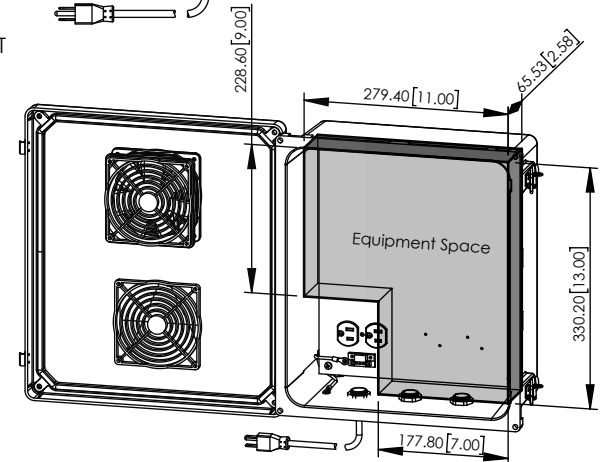

SECTION B-B

STAINLESS STEEL LATCHES  
Ø5.96 [0.23] PADLOCK EYE

SECTION A-A

STAINLESS STEEL  
PIANO HINGE

NOTE:

- NEMA RATED TYPE 3R, 3RX/IP24  
(ENCLOSURE PORTS MUST BE PROPERLY SEALED TO MAINTAIN NEMA RATING)
- FLAME RATED UL94-5V

LID REMOVED

NO.	DESCRIPTION	MATERIAL	FINISH	QTY.
8	-	-	-	-
7	-	-	-	-
6	-	-	-	-
5	-	-	-	-
4	-	-	-	-
3	-	-	-	-
2	-	-	-	-
1	NEMA ENCLOSURE	FIBERGLASS REINFORCED POLYESTER	-	1

UNLESS OTHERWISE SPECIFIED:  
DIMENSIONS ARE IN MILLIMETERS.  
DIMENSIONS IN [ ] ARE IN INCHES AND  
ARE FOR CUSTOMER REFERENCE ONLY.

PART DESCRIPTION		
14 X 12 X 6 INCH VENTED NEMA ENCLOSURE WITH 120VAC POWER, COOLING FAN & NON-METALLIC PLATE		
PART NUMBER	NF141206VMFA1C	
DRAWING NUMBER	DRW-NF141206VMFA1C	
SCALE:	1:8	REV: A
		SHEET 1 OF 1