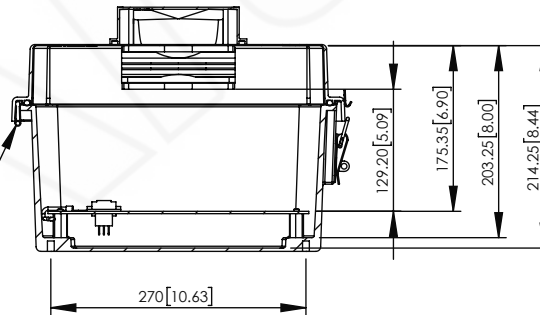

SECTION B-B

M5-0.8  
THREADED INSERT

SECTION A-A

STAINLESS STEEL  
PIANO HINGE

NOTE:

- NEMA RATED TYPE 3R, 3RX/IP24  
(ENCLOSURE PORTS MUST BE PROPERLY SEALED TO MAINTAIN NEMA RATING)
- FLAME RATED UL94-5V

NO.	DESCRIPTION	MATERIAL	FINISH	QTY.
8	-	-	-	-
7	-	-	-	-
6	-	-	-	-
5	-	-	-	-
4	-	-	-	-
3	-	-	-	-
2	-	-	-	-
1	NEMA ENCLOSURE	FRP	-	1

UNLESS OTHERWISE SPECIFIED:  
DIMENSIONS ARE IN MILLIMETERS.  
DIMENSIONS IN [ ] ARE IN INCHES AND  
ARE FOR CUSTOMER REFERENCE ONLY.

PART DESCRIPTION  
**14 X 12 X 8 NEMA ENCLOSURE  
WITH 48VDC FAN**

PART NUMBER	NF141208VFD4
DRAWING NUMBER	DRW-NF141208VFD4
SCALE: 1:8	REV: B
SHEET 1 OF 1	