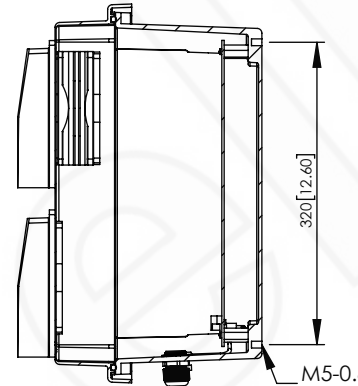

SECTION B-B

M5-0.8  
THREADED INSERT

SECTION A-A

STAINLESS STEEL  
PIANO HINGE

NOTE:

- NEMA RATED TYPE 3R, 3RX/IP24  
(ENCLOSURE PORTS MUST BE PROPERLY SEALED TO MAINTAIN NEMA RATING)
- FLAME RATED UL94-5V

NO.	DESCRIPTION	MATERIAL	FINISH	QTY.
8	-	-	-	-
7	-	-	-	-
6	-	-	-	-
5	-	-	-	-
4	-	-	-	-
3	-	-	-	-
2	-	-	-	-
1	NEMA ENCLOSURE	FRP	-	1

UNLESS OTHERWISE SPECIFIED:  
DIMENSIONS ARE IN MILLIMETERS.  
DIMENSIONS IN [ ] ARE IN INCHES AND  
ARE FOR CUSTOMER REFERENCE ONLY.

PART DESCRIPTION  
**14 X 12 X 8 NEMA ENCLOSURE  
WITH 48VDC FAN**

PART NUMBER	NF141208VFD4
DRAWING NUMBER	DRW-NF141208VFD4
SCALE: 1:8	REV: B
SHEET 1 OF 1	