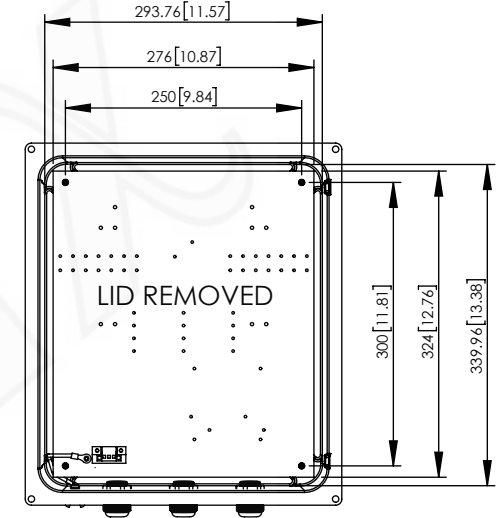

SECTION B-B

M5-0.8  
THREADED INSERT

SECTION A-A

STAINLESS STEEL  
PIANO HINGE

NOTE:

- NEMA RATED TYPE 3R, 3RX/IP24  
(ENCLOSURE PORTS MUST BE PROPERLY SEALED TO MAINTAIN NEMA RATING)
- FLAME RATED UL94-5V

NO.	DESCRIPTION	MATERIAL	FINISH	QTY.
8	-	-	-	-
7	-	-	-	-
6	-	-	-	-
5	-	-	-	-
4	-	-	-	-
3	-	-	-	-
2	-	-	-	-
1	NEMA ENCLOSURE	FRP	-	1

UNLESS OTHERWISE SPECIFIED:  
DIMENSIONS ARE IN MILLIMETERS.  
DIMENSIONS IN [ ] ARE IN INCHES AND  
ARE FOR CUSTOMER REFERENCE ONLY.

TOLERANCES FOR MILLIMETERS:  
0.5-8mm ± 0.20mm  
8-30mm ± 0.40mm  
30-120mm ± 0.50mm

TASK	NAME	DATE
DRAWN BY	N. COLUCCI	12/05/17
CHECKED	-	-
APPROVED	-	-

**Altelix**  
www.altelix.com

1201 Clint Moore Road  
Boca Raton, FL 33487  
TEL: 561-660-WIFI

PART DESCRIPTION  
**14 X 12 X 8 NEMA ENCLOSURE  
WITH 48VDC FAN**

PART NUMBER	NF141208VFD4
DRAWING NUMBER	DRW-NF141208VFD4
SCALE: 1:8	REV: B
SHEET 1 OF 1	