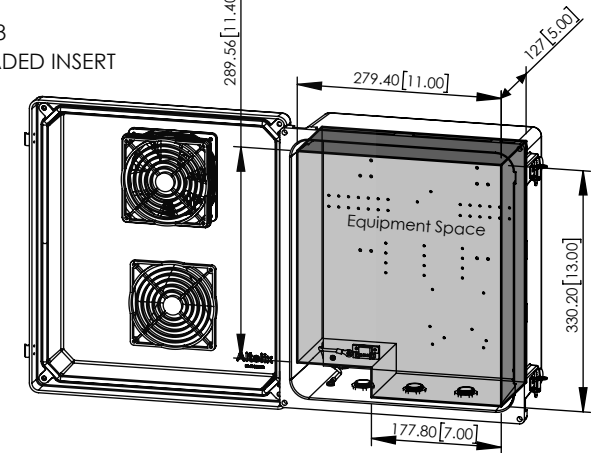

SECTION B-B

M5-0.8  
THREADED INSERT

SECTION A-A

STAINLESS STEEL  
PIANO HINGE

NOTE:

- NEMA RATED TYPE 3R, 3RX/IP24  
(ENCLOSURE PORTS MUST BE PROPERLY SEALED TO MAINTAIN NEMA RATING)
- FLAME RATED UL94-5V

NO.	DESCRIPTION	MATERIAL	FINISH	QTY.
8	-	-	-	-
7	-	-	-	-
6	-	-	-	-
5	-	-	-	-
4	-	-	-	-
3	-	-	-	-
2	-	-	-	-
1	NEMA ENCLOSURE	FRP	-	1

UNLESS OTHERWISE SPECIFIED:  
DIMENSIONS ARE IN MILLIMETERS.  
DIMENSIONS IN [ ] ARE IN INCHES AND  
ARE FOR CUSTOMER REFERENCE ONLY.

PART DESCRIPTION  
**14 X 12 X 8 NEMA ENCLOSURE  
WITH 48VDC FAN**

PART NUMBER	NF141208VFD4
DRAWING NUMBER	DRW-NF141208VFD4
SCALE: 1:8	REV: B
SHEET 1 OF 1	