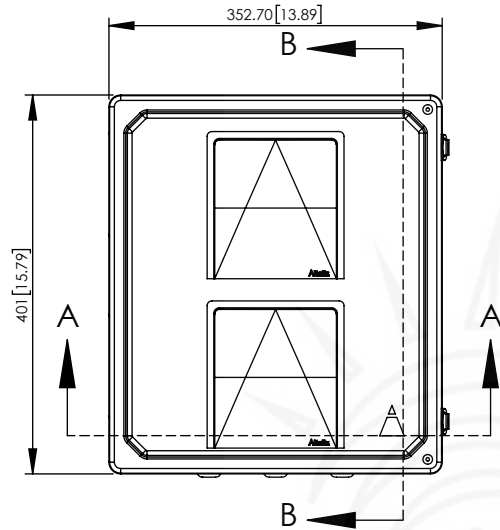

SECTION B-B

M5-0.8  
THREADED INSERT

SECTION A-A

STAINLESS STEEL  
PIANO HINGE

NOTE:

- NEMA RATED TYPE 3R, 3RX/IP24  
(ENCLOSURE PORTS MUST BE PROPERLY SEALED TO MAINTAIN NEMA RATING)
- FLAME RATED UL94-5V

NO.	DESCRIPTION	MATERIAL	FINISH	QTY.
8	-	-	-	-
7	-	-	-	-
6	-	-	-	-
5	-	-	-	-
4	-	-	-	-
3	-	-	-	-
2	-	-	-	-
1	NEMA ENCLOSURE	FRP	-	1

UNLESS OTHERWISE SPECIFIED:  
DIMENSIONS ARE IN MILLIMETERS.  
DIMENSIONS IN [ ] ARE IN INCHES AND  
ARE FOR CUSTOMER REFERENCE ONLY.

TOLERANCES FOR MILLIMETERS:  
0.5-8mm ± 0.20mm  
8-30mm ± 0.40mm  
30-120mm ± 0.50mm

TASK	NAME	DATE
DRAWN BY	N. COLUCCI	12/05/17
CHECKED	-	-
APPROVED	-	-

**Altelix**  
www.altelix.com

1201 Clint Moore Road  
Boca Raton, FL 33487  
TEL: 561-660-WIFI

PART DESCRIPTION  
**14 X 12 X 8 NEMA ENCLOSURE  
WITH 48VDC FAN**

PART NUMBER	NF141208VFD4
DRAWING NUMBER	DRW-NF141208VFD4
SCALE: 1:8	REV: B
SHEET 1 OF 1	