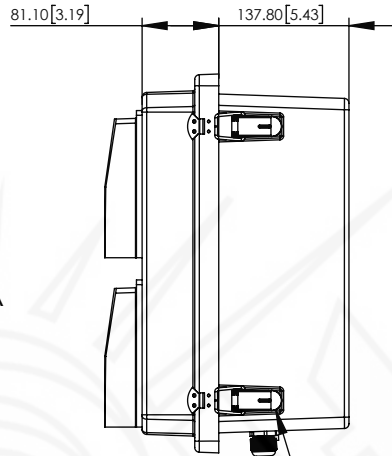

SECTION B-B

M5-0.8  
THREADED INSERT

SECTION A-A

STAINLESS STEEL  
PIANO HINGE

NOTE:

- NEMA RATED TYPE 3R, 3RX/IP24  
(ENCLOSURE PORTS MUST BE PROPERLY SEALED TO MAINTAIN NEMA RATING)
- FLAME RATED UL94-5V

NO.	DESCRIPTION	MATERIAL	FINISH	QTY.
8	-	-	-	-
7	-	-	-	-
6	-	-	-	-
5	-	-	-	-
4	-	-	-	-
3	-	-	-	-
2	-	-	-	-
1	NEMA ENCLOSURE	FRP	-	1

UNLESS OTHERWISE SPECIFIED:  
DIMENSIONS ARE IN MILLIMETERS.  
DIMENSIONS IN [ ] ARE IN INCHES AND  
ARE FOR CUSTOMER REFERENCE ONLY.

PART DESCRIPTION  
**14 X 12 X 8 NEMA ENCLOSURE  
WITH 48VDC FAN**

PART NUMBER	NF141208VFD4
DRAWING NUMBER	DRW-NF141208VFD4
SCALE: 1:8	REV: B
SHEET 1 OF 1	