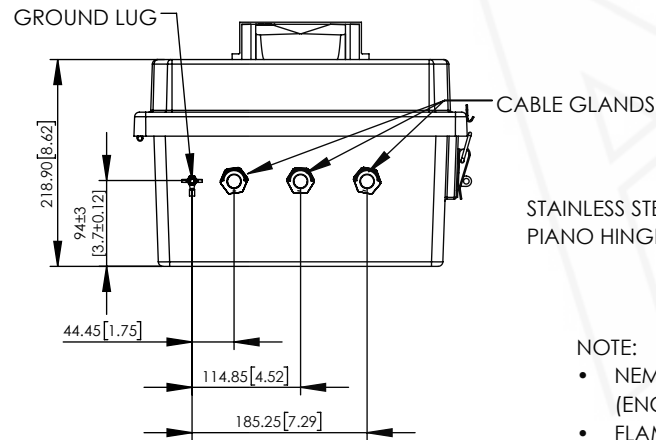

SECTION B-B

M5-0.8  
THREADED INSERT

SECTION A-A

STAINLESS STEEL  
PIANO HINGE

NOTE:

- NEMA RATED TYPE 3R, 3RX/IP24  
(ENCLOSURE PORTS MUST BE PROPERLY SEALED TO MAINTAIN NEMA RATING)
- FLAME RATED UL94-5V

NO.	DESCRIPTION	MATERIAL	FINISH	QTY.
8	-	-	-	-
7	-	-	-	-
6	-	-	-	-
5	-	-	-	-
4	-	-	-	-
3	-	-	-	-
2	-	-	-	-
1	NEMA ENCLOSURE	FRP	-	1

UNLESS OTHERWISE SPECIFIED:  
DIMENSIONS ARE IN MILLIMETERS.  
DIMENSIONS IN [ ] ARE IN INCHES AND  
ARE FOR CUSTOMER REFERENCE ONLY.

TOLERANCES FOR MILLIMETERS:  
0.5-8mm ± 0.20mm  
8-30mm ± 0.40mm  
30-120mm ± 0.50mm

TASK	NAME	DATE
DRAWN BY	N. COLUCCI	12/05/17
CHECKED	-	-
APPROVED	-	-

**Altelix**  
www.altelix.com

1201 Clint Moore Road  
Boca Raton, FL 33487  
TEL: 561-660-WIFI

PART DESCRIPTION  
**14 X 12 X 8 NEMA ENCLOSURE  
WITH 48VDC FAN**

PART NUMBER	NF141208VFD4
DRAWING NUMBER	DRW-NF141208VFD4
SCALE: 1:8	REV: B
SHEET 1 OF 1	