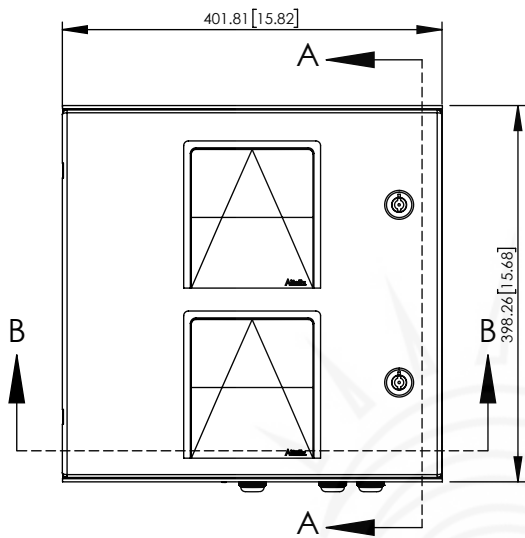

SECTION A-A

SECTION B-B

NO.	DESCRIPTION	MATERIAL	FINISH	QTY.
8	-	-	-	-
7	-	-	-	-
6	-	-	-	-
5	-	-	-	-
4	-	-	-	-
3	-	-	-	-
2	-	-	-	-
1	NEMA ENCLOSURE	FIBER REINFORCED POLYESTER	-	1

UNLESS OTHERWISE SPECIFIED:
DIMENSIONS ARE IN MILLIMETERS.
DIMENSIONS IN [] ARE IN INCHES AND
ARE FOR CUSTOMER REFERENCE ONLY.

TOLERANCES FOR MILLIMETERS:
0.5-8mm ± 0.20mm
8-30mm ± 0.40mm
30-120mm ± 0.50mm

TASK	NAME	DATE
DRAWN BY	N. COLUCCI	10/16/18
CHECKED	-	-
APPROVED	-	-

Altelix
www.altelix.com
1201 Clint Moore Road
Boca Raton, FL 33487
TEL: 561-660-WIFI

PART DESCRIPTION		16 X 16 X 8 NEMA ENCLOSURE WITH 120VAC AND FAN	
PART NUMBER		NFC161608VFA1	
DRAWING NUMBER		DRW-NFC161608VFA1	
SCALE:	1:8	REV:	D
		SHEET 1 OF 1	