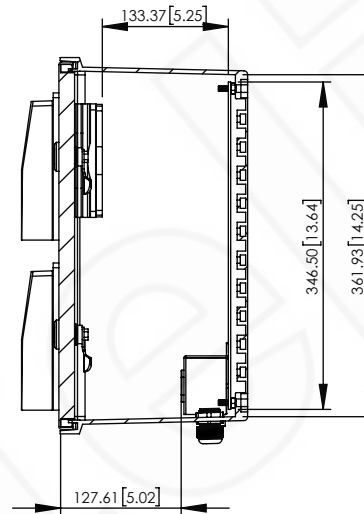

REV	DATE	DESCRIPTION
A	10/16/18	INITIAL RELEASE
B	10/19/18	UPDATED ANNOTATIONS
C	12/06/18	UPDATED FOR CLARITY
D	05/05/20	ADDED CABLE GLANDS

THE INFORMATION CONTAINED IN THIS DRAWING IS THE SOLE PROPERTY OF ALTELIX LLC. ANY REPRODUCTION IN PART OR WHOLE WITHOUT THE WRITTEN PERMISSION OF ALTELIX LLC IS PROHIBITED. ALL SPECIFICATIONS SUBJECT TO CHANGE WITHOUT NOTICE. (C) 2017 ALTELIX LLC.

SECTION A-A

SECTION B-B

NO.	DESCRIPTION	MATERIAL	FINISH	QTY.
8	-	-	-	-
7	-	-	-	-
6	-	-	-	-
5	-	-	-	-
4	-	-	-	-
3	-	-	-	-
2	-	-	-	-
1	NEMA ENCLOSURE	FIBER REINFORCED POLYESTER	-	1

UNLESS OTHERWISE SPECIFIED:
DIMENSIONS ARE IN MILLIMETERS.
DIMENSIONS IN [] ARE IN INCHES AND
ARE FOR CUSTOMER REFERENCE ONLY.

TOLERANCES FOR MILLIMETERS:
0.5-8mm ± 0.20mm
8-30mm ± 0.40mm
30-120mm ± 0.50mm

TASK	NAME	DATE
DRAWN BY	N. COLUCCI	10/16/18
CHECKED	-	-
APPROVED	-	-

Altelix
www.altelix.com
1201 Clint Moore Road
Boca Raton, FL 33487
TEL: 561-660-WIFI

PART DESCRIPTION		16 X 16 X 8 NEMA ENCLOSURE WITH 120VAC AND FAN	
PART NUMBER		NFC161608VFA1	
DRAWING NUMBER		DRW-NFC161608VFA1	
SCALE:	1:8	REV:	D
		SHEET 1 OF 1	