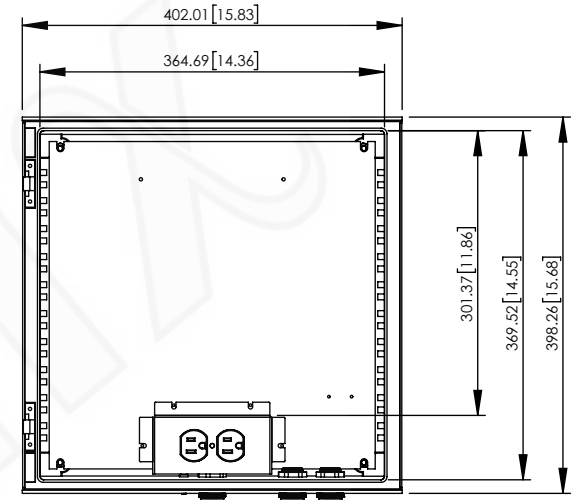

SECTION A-A

SECTION B-B

NO.	DESCRIPTION	MATERIAL	FINISH	QTY.
8	-	-	-	-
7	-	-	-	-
6	-	-	-	-
5	-	-	-	-
4	-	-	-	-
3	-	-	-	-
2	-	-	-	-
1	NEMA ENCLOSURE	FIBER REINFORCED POLYESTER	-	1

UNLESS OTHERWISE SPECIFIED:
DIMENSIONS ARE IN MILLIMETERS.
DIMENSIONS IN [] ARE IN INCHES AND
ARE FOR CUSTOMER REFERENCE ONLY.

TOLERANCES FOR MILLIMETERS:
0.5-8mm ± 0.20mm
8-30mm ± 0.40mm
30-120mm ± 0.50mm

TASK	NAME	DATE
DRAWN BY	N. COLUCCI	10/16/18
CHECKED	-	-
APPROVED	-	-

Altelix
www.altelix.com
1201 Clint Moore Road
Boca Raton, FL 33487
TEL: 561-660-WIFI

PART DESCRIPTION		16 X 16 X 8 NEMA ENCLOSURE WITH 120VAC AND FAN	
PART NUMBER		NFC161608VFA1	
DRAWING NUMBER		DRW-NFC161608VFA1	
SCALE:	1:8	REV:	D
		SHEET 1 OF 1	