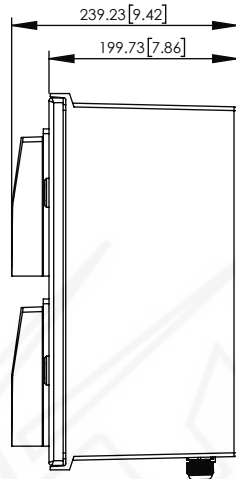

SECTION A-A

SECTION B-B

NO.	DESCRIPTION	MATERIAL	FINISH	QTY.
8	-	-	-	-
7	-	-	-	-
6	-	-	-	-
5	-	-	-	-
4	-	-	-	-
3	-	-	-	-
2	-	-	-	-
1	NEMA ENCLOSURE	FIBER REINFORCED POLYESTER	-	1

UNLESS OTHERWISE SPECIFIED:
DIMENSIONS ARE IN MILLIMETERS.
DIMENSIONS IN [] ARE IN INCHES AND
ARE FOR CUSTOMER REFERENCE ONLY.

TOLERANCES FOR MILLIMETERS:
0.5-8mm ± 0.20mm
8-30mm ± 0.40mm
30-120mm ± 0.50mm

TASK	NAME	DATE
DRAWN BY	N. COLUCCI	10/16/18
CHECKED	-	-
APPROVED	-	-

Altelix
www.altelix.com
1201 Clint Moore Road
Boca Raton, FL 33487
TEL: 561-660-WIFI

PART DESCRIPTION		16 X 16 X 8 NEMA ENCLOSURE WITH 120VAC AND FAN	
PART NUMBER		NFC161608VFA1	
DRAWING NUMBER		DRW-NFC161608VFA1	
SCALE:	1:8	REV:	D
		SHEET 1 OF 1	