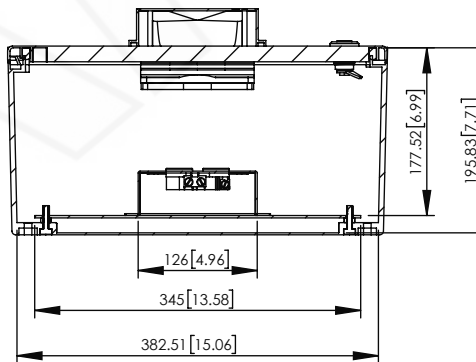

SECTION A-A

SECTION B-B

NO.	DESCRIPTION	MATERIAL	FINISH	QTY.
8	-	-	-	-
7	-	-	-	-
6	-	-	-	-
5	-	-	-	-
4	-	-	-	-
3	-	-	-	-
2	-	-	-	-
1	NEMA ENCLOSURE	FIBER REINFORCED POLYESTER	-	1

UNLESS OTHERWISE SPECIFIED:
DIMENSIONS ARE IN MILLIMETERS.
DIMENSIONS IN [] ARE IN INCHES AND
ARE FOR CUSTOMER REFERENCE ONLY.

TOLERANCES FOR MILLIMETERS:
0.5-8mm ± 0.20mm
8-30mm ± 0.40mm
30-120mm ± 0.50mm

TASK	NAME	DATE
DRAWN BY	N. COLUCCI	10/16/18
CHECKED	-	-
APPROVED	-	-

Altelix
www.altelix.com
1201 Clint Moore Road
Boca Raton, FL 33487
TEL: 561-660-WIFI

PART DESCRIPTION		16 X 16 X 8 NEMA ENCLOSURE WITH 120VAC AND FAN	
PART NUMBER		NFC161608VFA1	
DRAWING NUMBER		DRW-NFC161608VFA1	
SCALE:	1:8	REV:	D
		SHEET 1 OF 1	