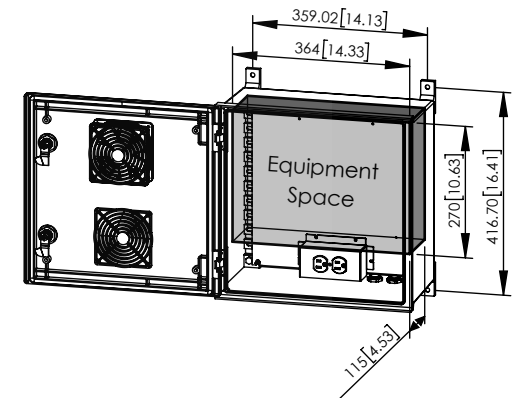

SECTION A-A

SECTION B-B

NO.	DESCRIPTION	MATERIAL	FINISH	QTY.
8	-	-	-	-
7	-	-	-	-
6	-	-	-	-
5	-	-	-	-
4	-	-	-	-
3	-	-	-	-
2	-	-	-	-
1	NEMA ENCLOSURE	FIBER REINFORCED POLYESTER	-	1

UNLESS OTHERWISE SPECIFIED:
DIMENSIONS ARE IN MILLIMETERS.
DIMENSIONS IN [] ARE IN INCHES AND
ARE FOR CUSTOMER REFERENCE ONLY.

PART DESCRIPTION		16 X 16 X 8 NEMA ENCLOSURE WITH 120VAC AND FAN	
PART NUMBER		NFC161608VFA1	
DRAWING NUMBER		DRW-NFC161608VFA1	
SCALE:	1:8	REV:	D
		SHEET 1 OF 1	