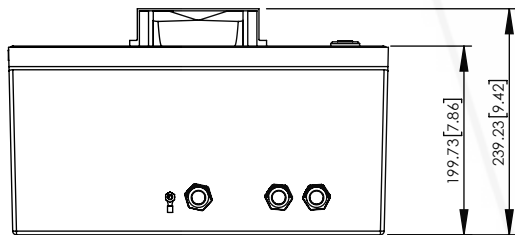

SECTION A-A

SECTION B-B

NO.	DESCRIPTION	MATERIAL	FINISH	QTY.
8	-	-	-	-
7	-	-	-	-
6	-	-	-	-
5	-	-	-	-
4	-	-	-	-
3	-	-	-	-
2	-	-	-	-
1	NEMA ENCLOSURE	FIBER REINFORCED POLYESTER	-	1

UNLESS OTHERWISE SPECIFIED:
DIMENSIONS ARE IN MILLIMETERS.
DIMENSIONS IN [] ARE IN INCHES AND
ARE FOR CUSTOMER REFERENCE ONLY.

PART DESCRIPTION		16 X 16 X 8 NEMA ENCLOSURE WITH 120VAC AND FAN	
PART NUMBER		NFC161608VFA1	
DRAWING NUMBER		DRW-NFC161608VFA1	
SCALE:	1:8	REV:	D
		SHEET 1 OF 1	