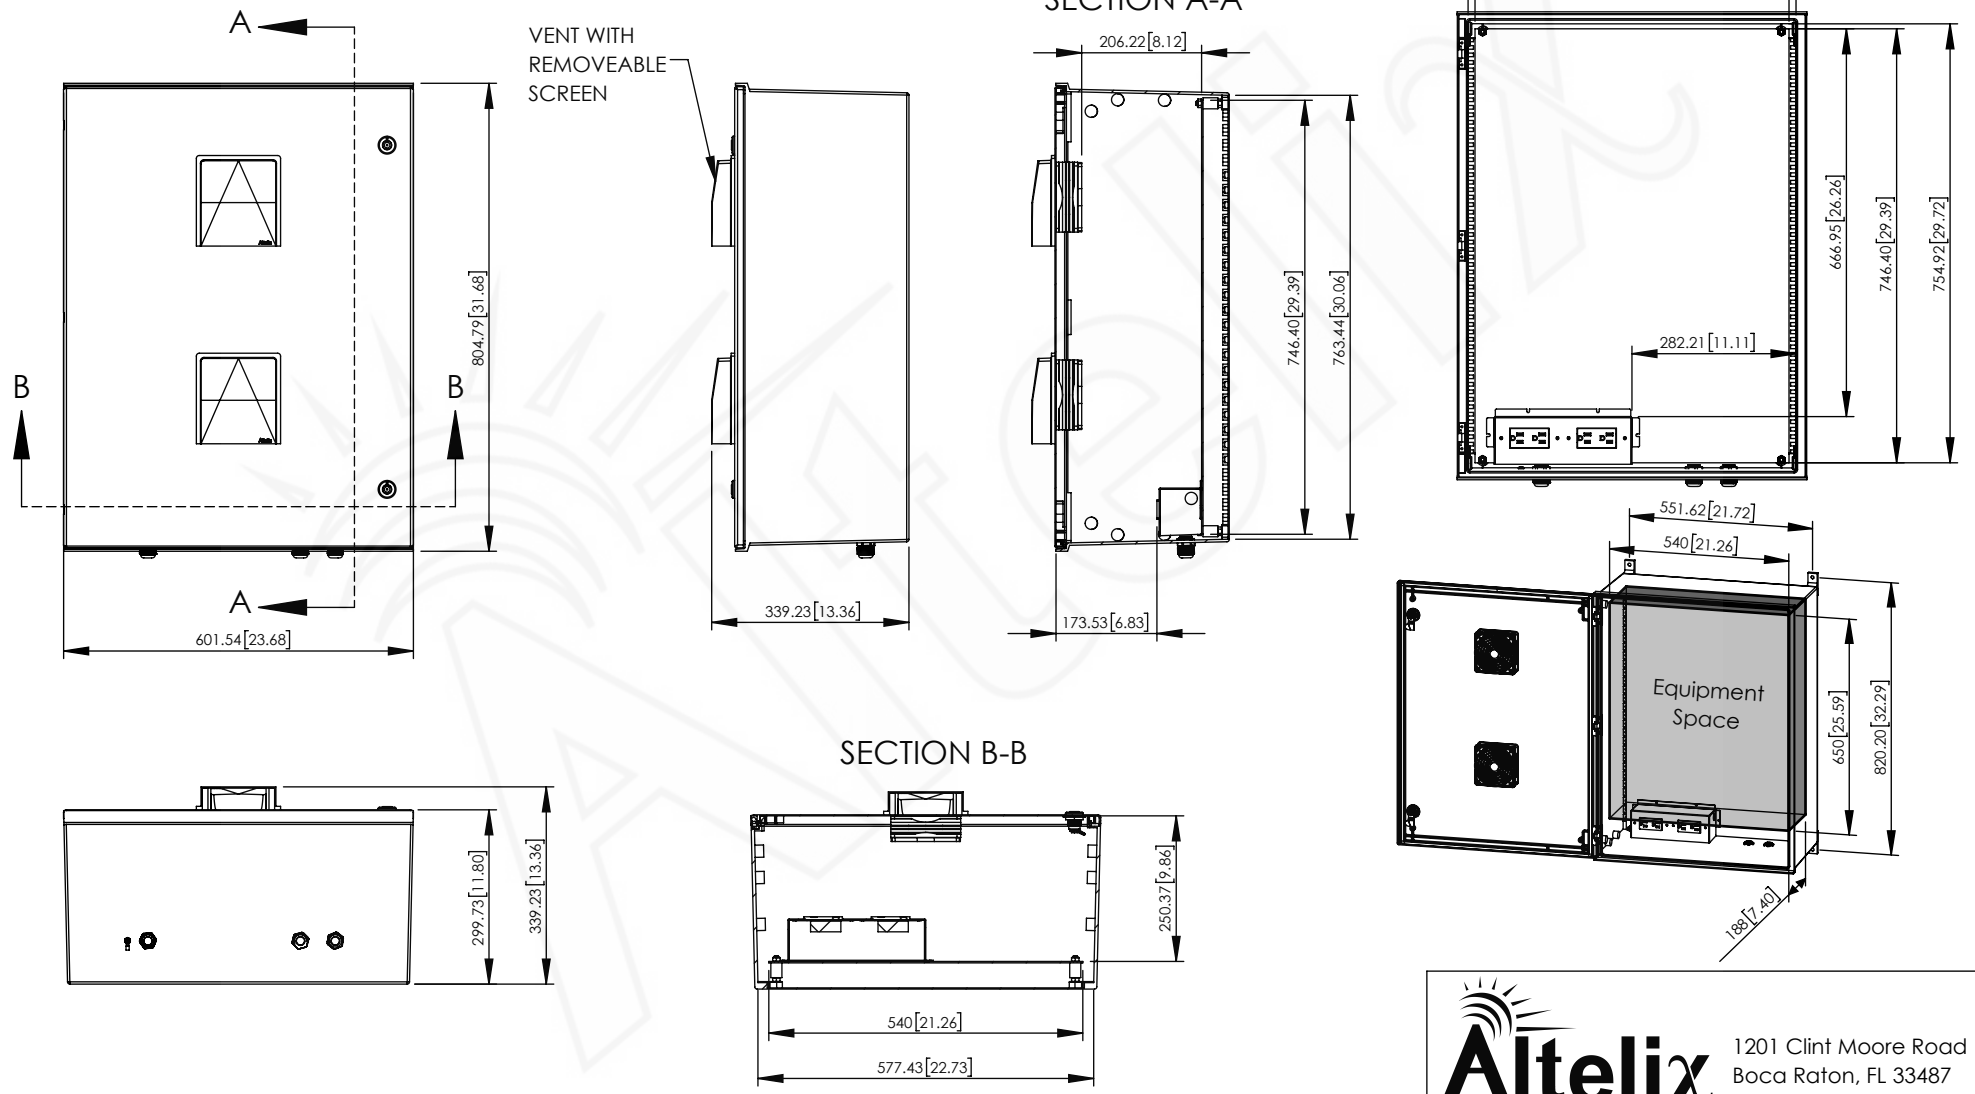

NO.	DESCRIPTION	MATERIAL	FINISH	QTY.
8	-	-	-	-
7	-	-	-	-
6	-	-	-	-
5	-	-	-	-
4	-	-	-	-
3	-	-	-	-
2	-	-	-	-
1	-	-	-	-

UNLESS OTHERWISE SPECIFIED:
 DIMENSIONS ARE IN MILLIMETERS.
 DIMENSIONS IN [] ARE IN INCHES AND
 ARE FOR CUSTOMER REFERENCE ONLY.

TOLERANCES FOR MILLIMETERS:
 0.5-8mm ± 0.20mm
 8-30mm ± 0.40mm
 30-120mm ± 0.50mm

TASK	NAME	DATE
DRAWN BY	N. COLUCCI	12/24/18
CHECKED	-	-
APPROVED	-	-

Altelix
 www.altelix.com

1201 Clint Moore Road
 Boca Raton, FL 33487
 TEL: 561-660-WIFI

PART DESCRIPTION
**32 X 24 X 12 NEMA ENCLOSURE
 WITH 120VAC HEAT AND FAN**

PART NUMBER: NFC322412VFHA1
 DRAWING NUMBER: DRW-NFC322412VFHA1
 SCALE: 1:13 REV: B SHEET 1 OF 1