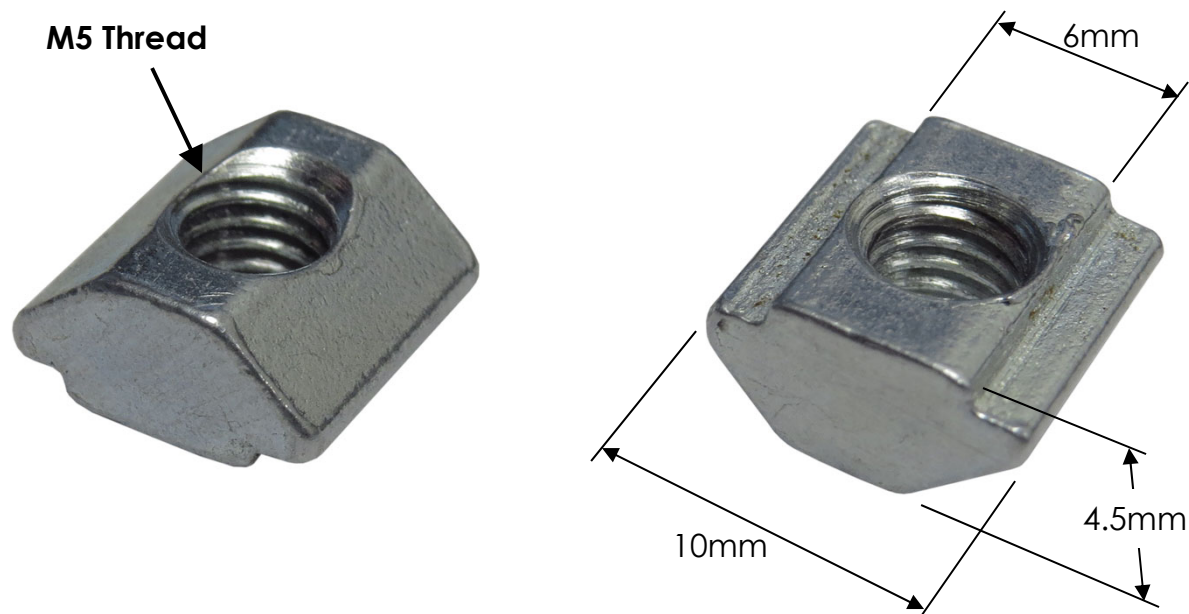

NFC Series T-Slot Nut Mounting System

The NFC Series Enclosures feature an integral T-Slot Nut mounting system molded into the interior of the enclosure.

See below for recommended T-Slot Nut size.

M5 T-Slot Nut